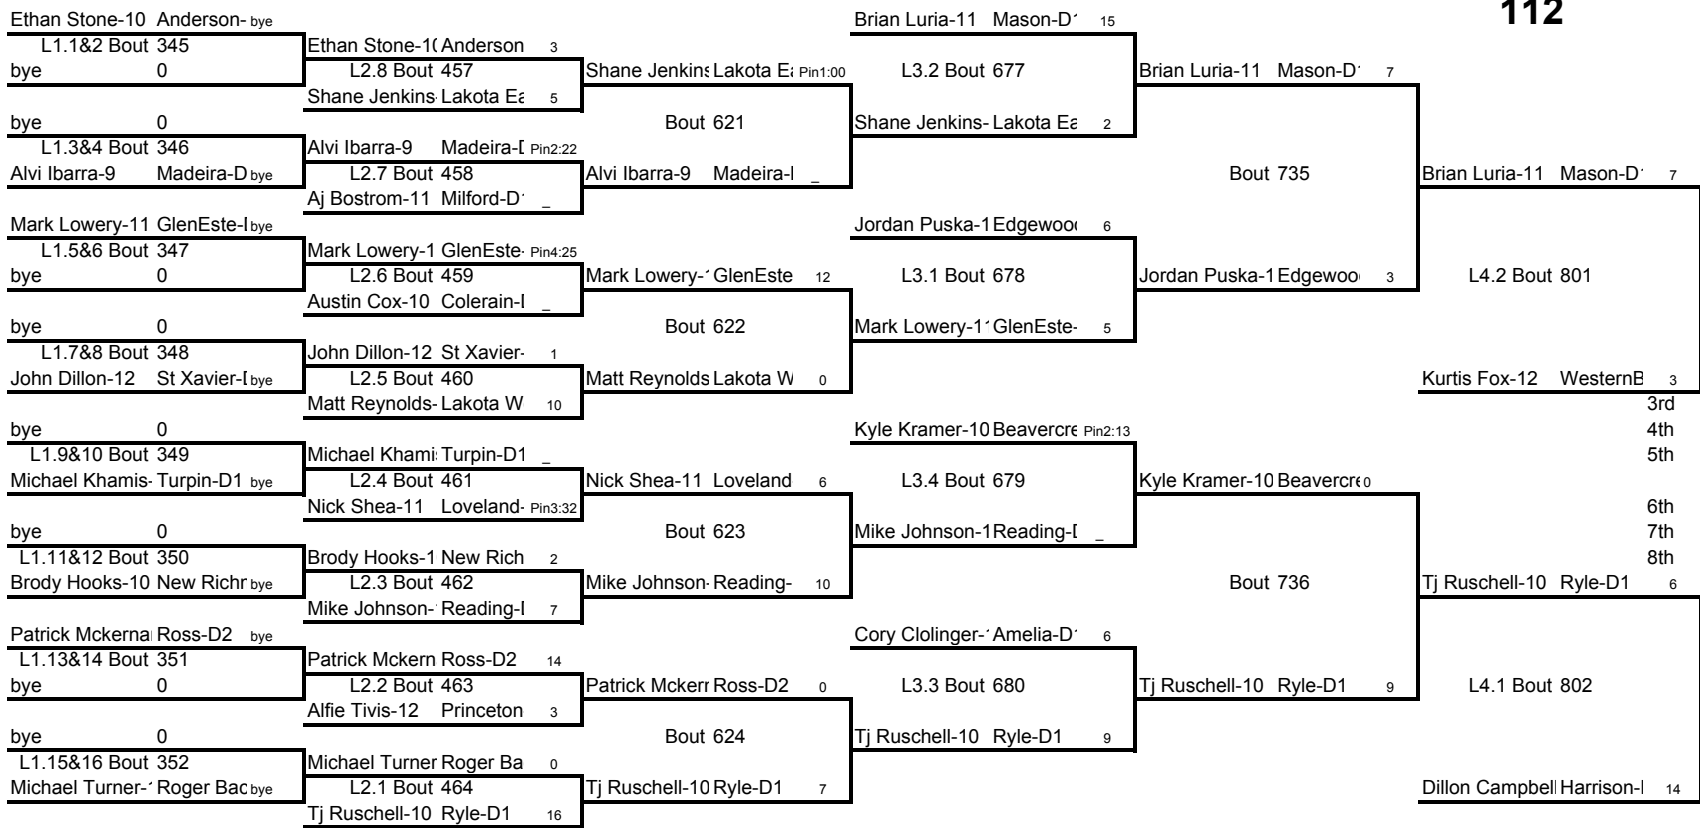

Weight Class 112 lbs

Weight Class 112 lbs

Weight Class 119 lbs

Weight Class 119 lbs

119

Weight Class 125 lbs

Weight Class 125 lbs

125