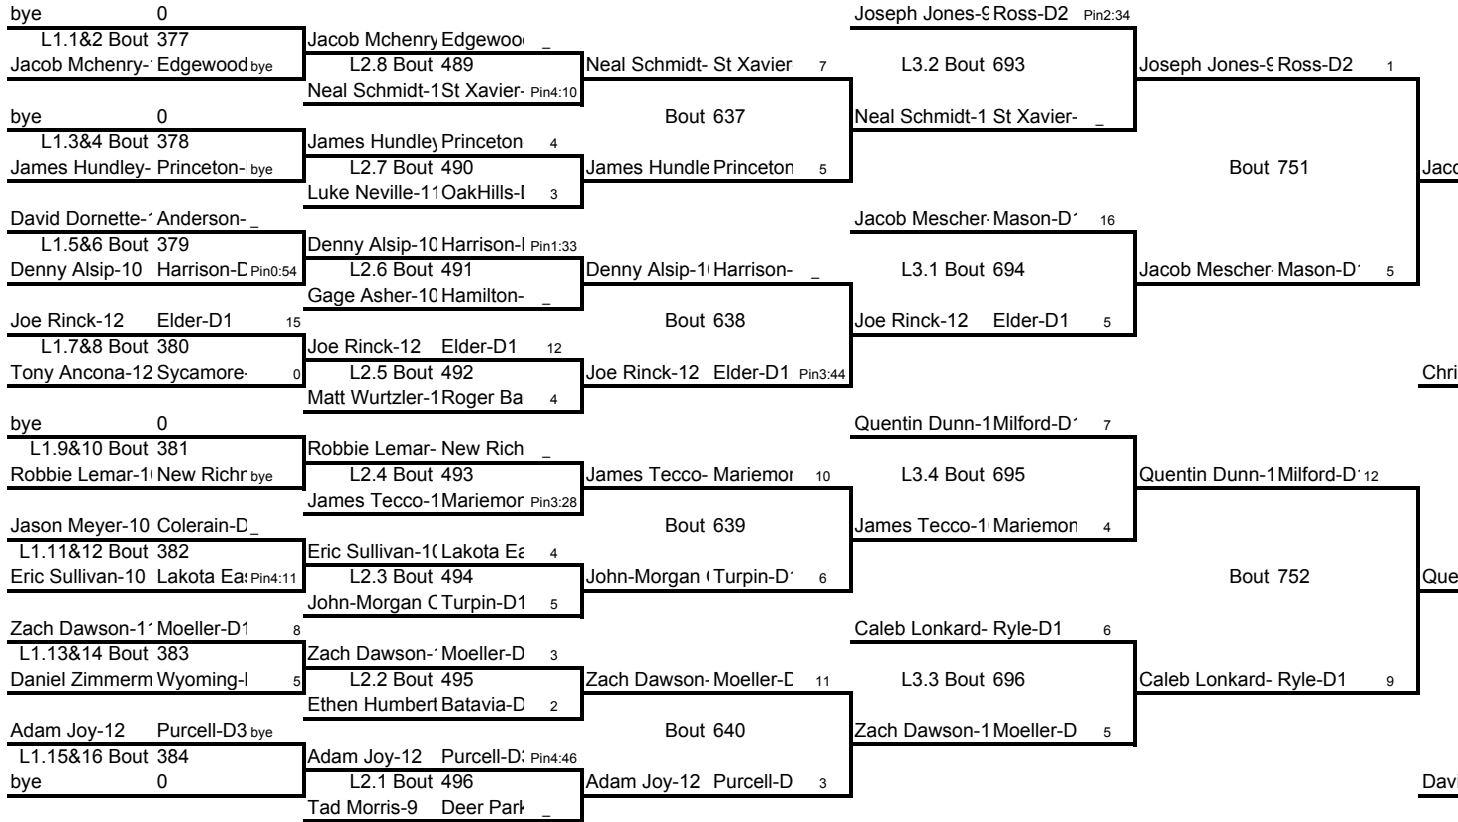

Weight Class 130 lbs

130

Weight Class 130 lbs

Weight Class 135 lbs

135

Weight Class 135 lbs

Weight Class 140 lbs

Weight Class 140 lbs