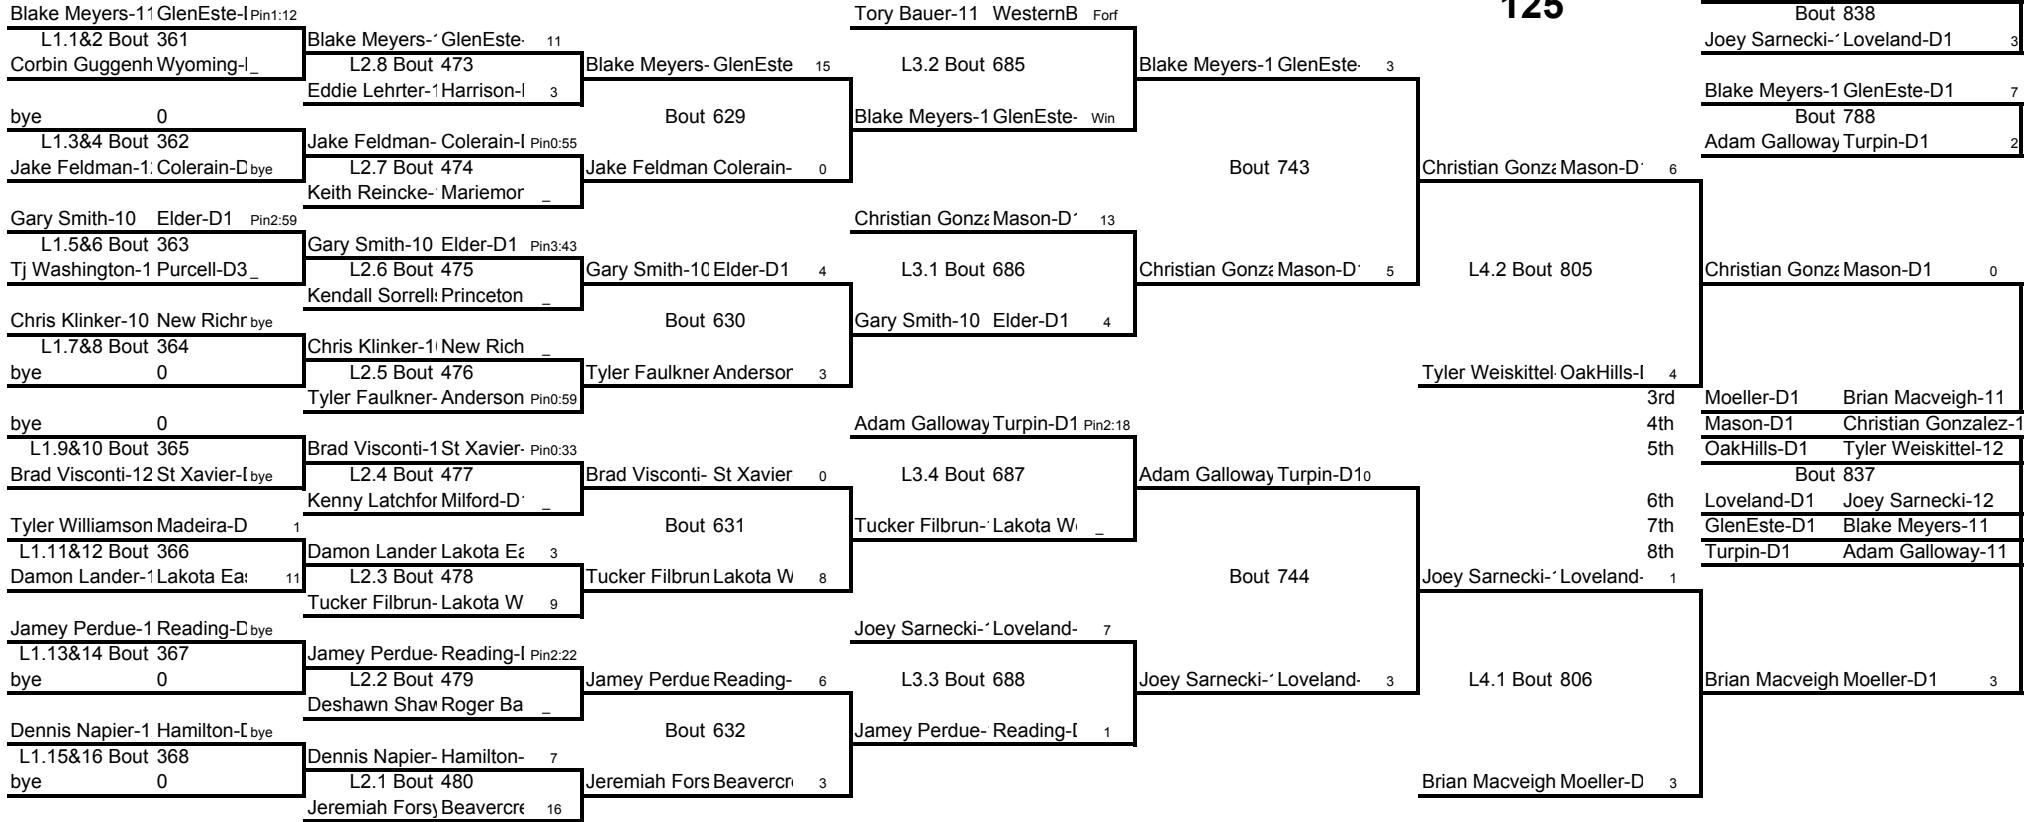

Weight Class 112 lbs

Weight Class 112 lbs

Weight Class 119 lbs

Weight Class 119 lbs

119

Weight Class 125 lbs

Weight Class 125 lbs

125