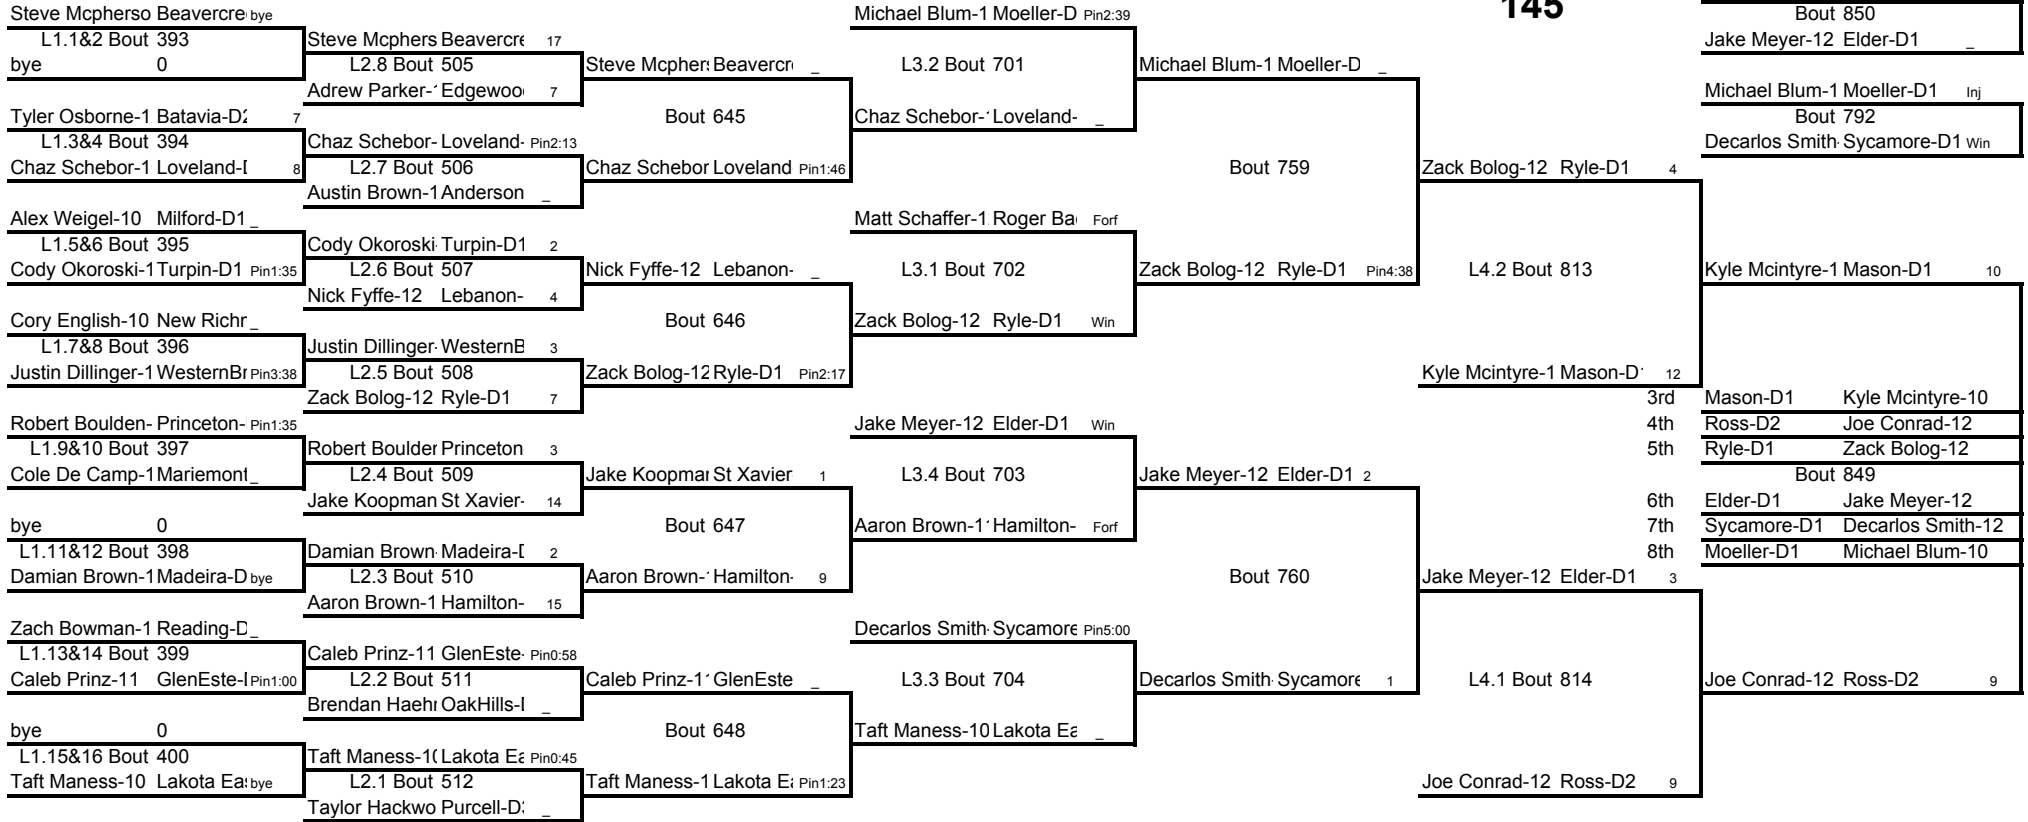

Weight Class 145 lbs

Weight Class 145 lbs

145