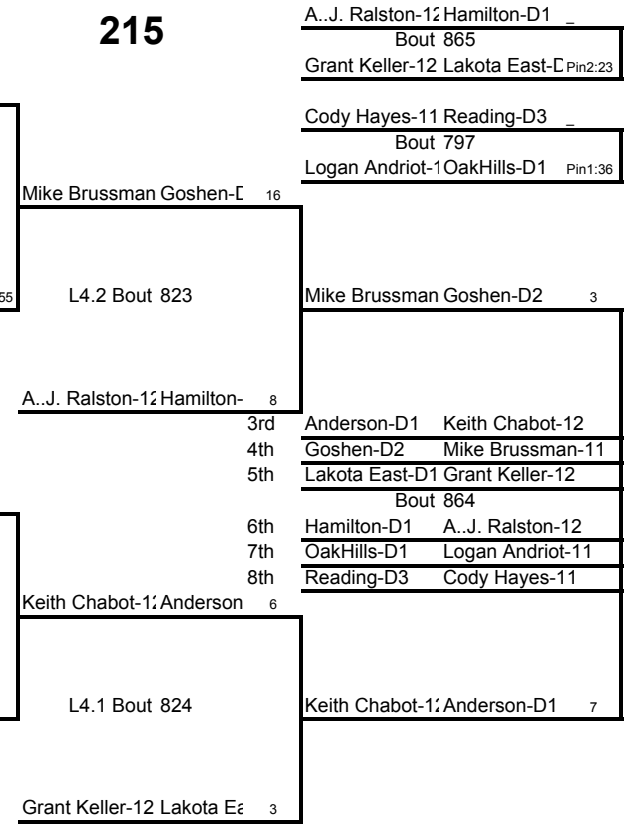

215

Weight Class 215 lbs