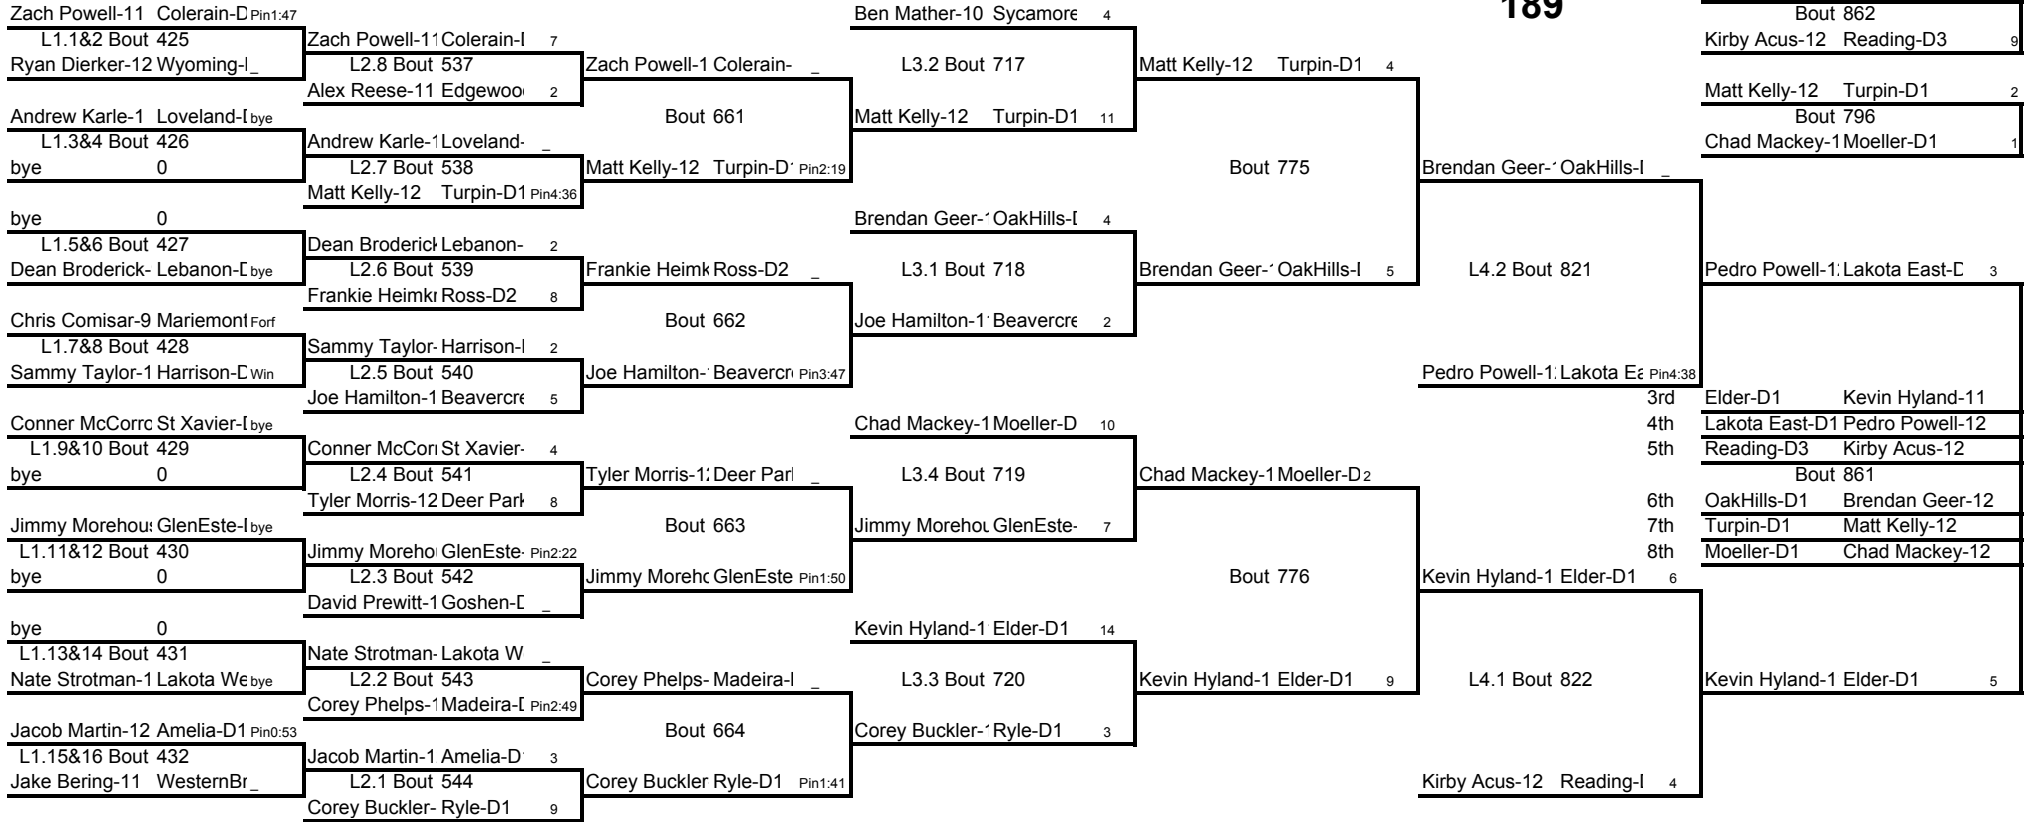

160

Weight Class 171 lbs

Weight Class 171 lbs

Weight Class 189 lbs

Weight Class 189 lbs

189

Weight Class 215 lbs

215