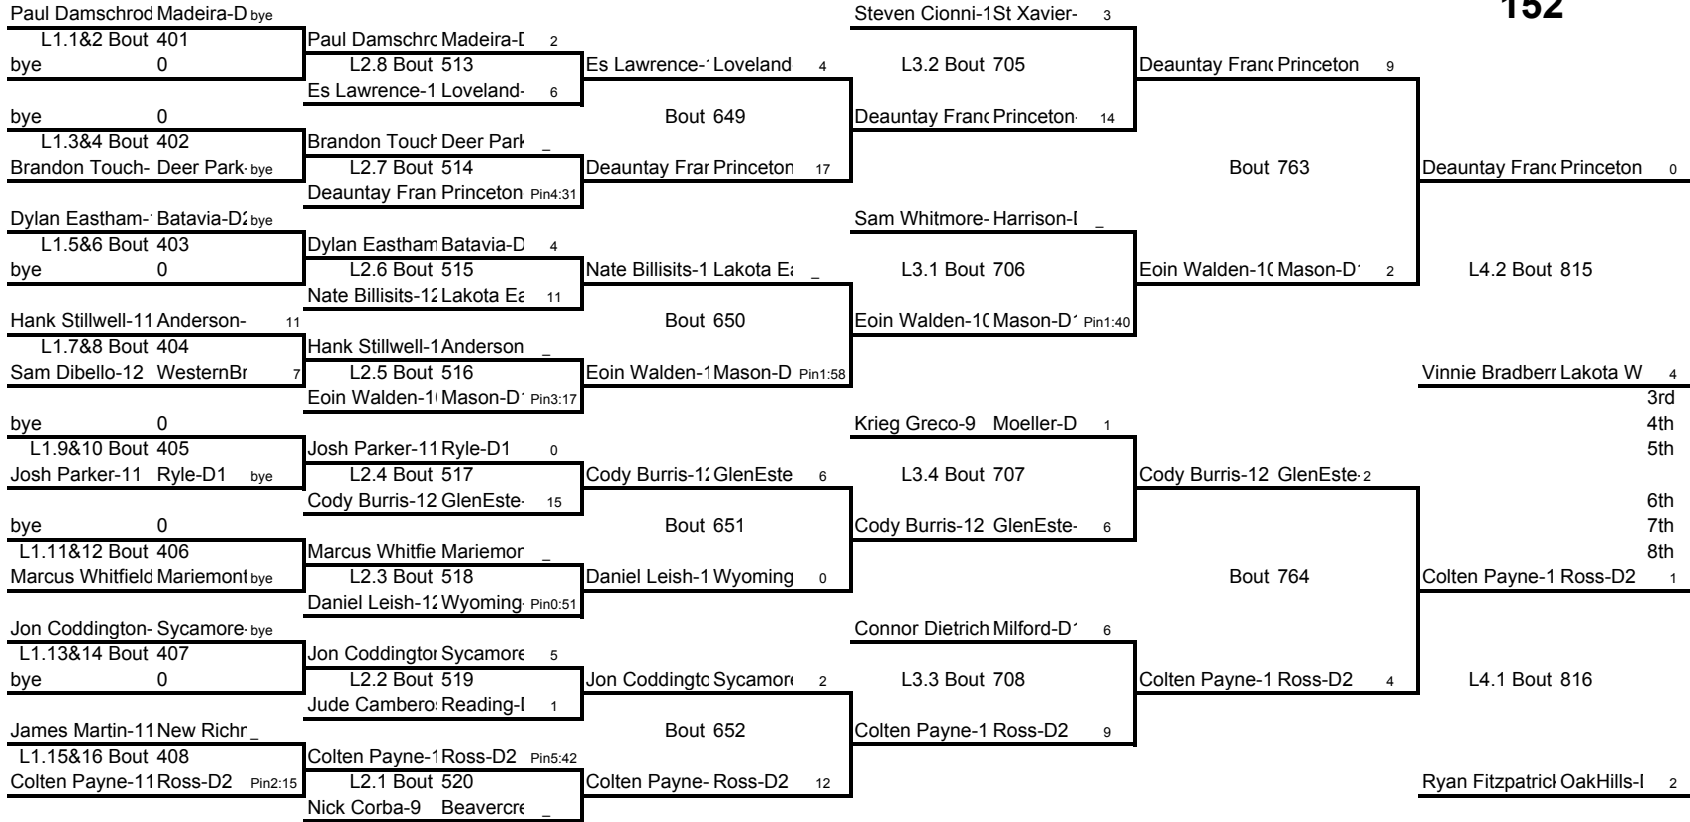

140

Weight Class 145 lbs

Weight Class 145 lbs

145

Weight Class 152 lbs

Weight Class 152 lbs

Weight Class 160 lbs

Weight Class 160 lbs