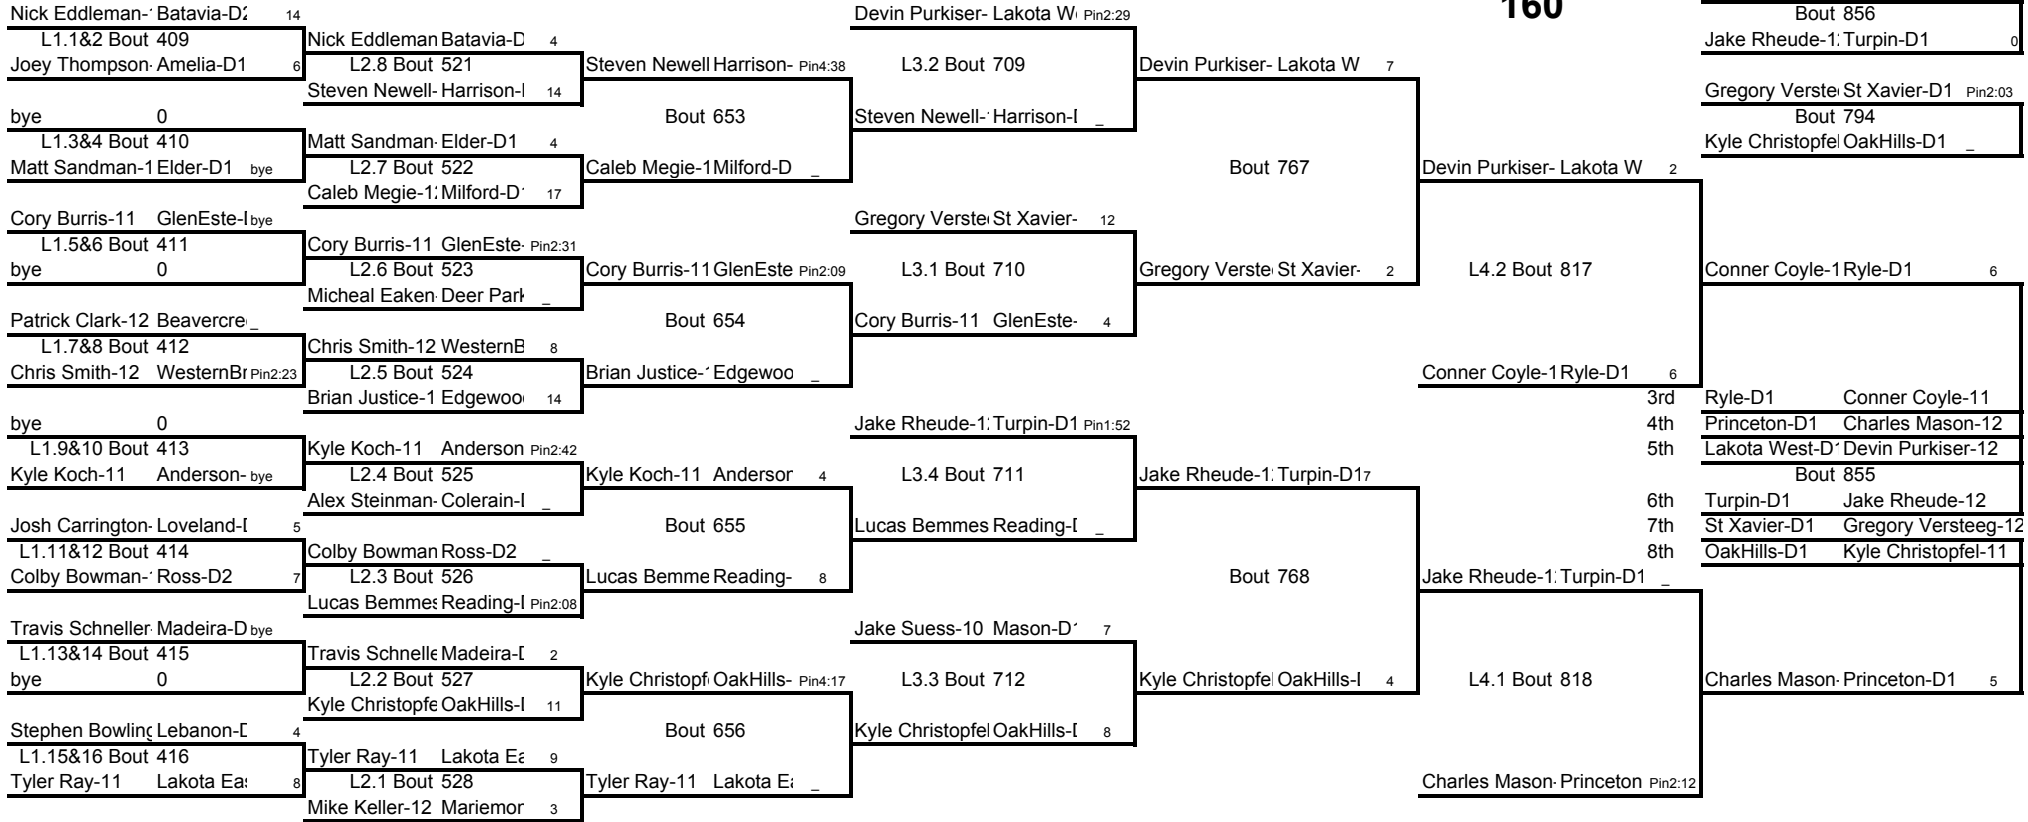

Weight Class 160 lbs

Weight Class 160 lbs

160