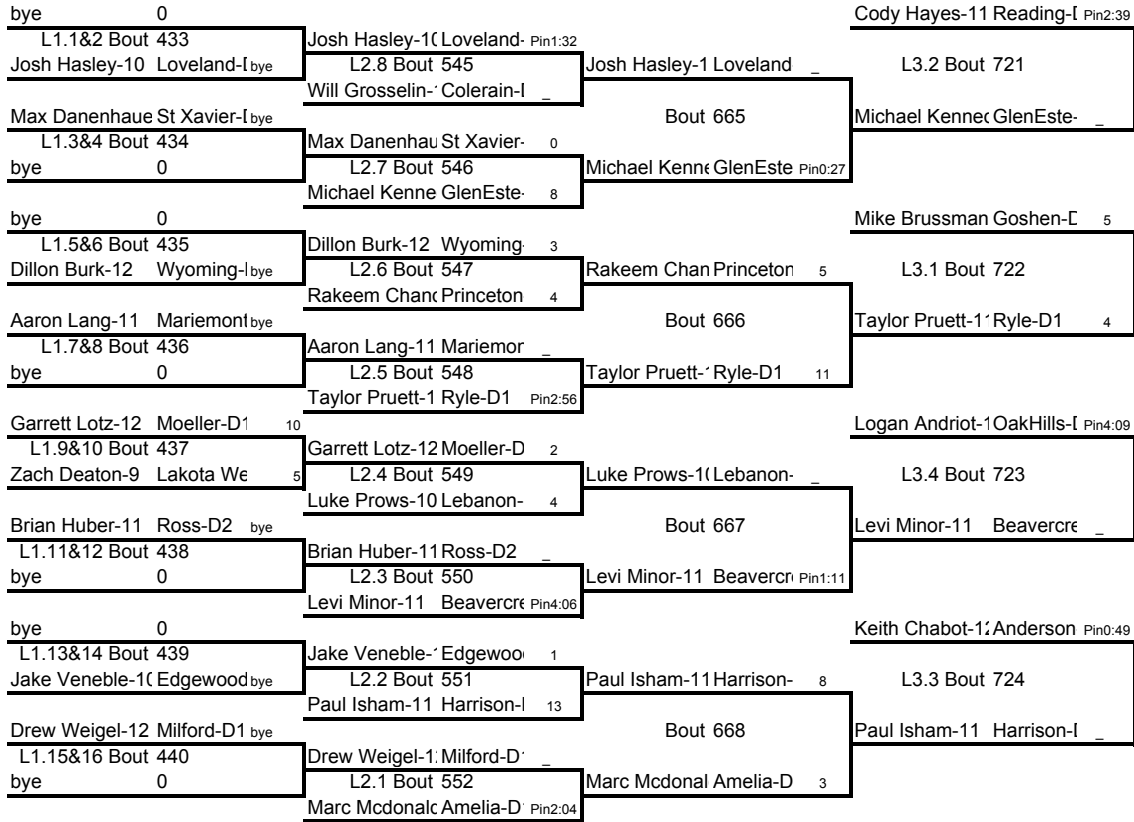

160

Weight Class 171 lbs

Weight Class 171 lbs

Weight Class 189 lbs

Weight Class 189 lbs

189

Weight Class 215 lbs

215