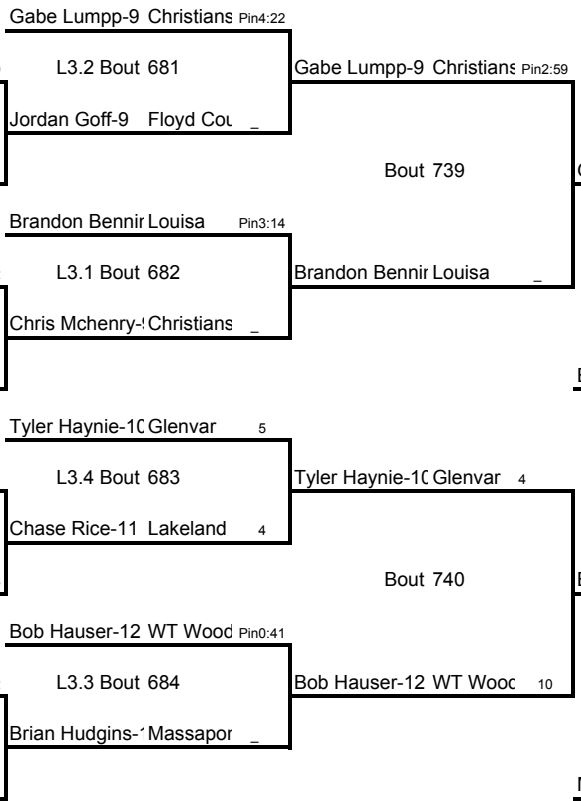

Weight Class 103 lbs

103

Aaron Haywood Richlands Pin3:54
Bout 829
Wade Wallace- Hopewell

Dane Peoples-(Christiansburg) 17
Bout 785
Jeremy Taylor-(Tennessee) Hi 1

Jason West-9 Parkersburg 2

Blacksburg Daniel Stinespri-9
Parkersburg Jason West-9
Richlands Aaron Haywood-10
Bout 828

Hopewell Wade Wallace-10
Christiansburg Dane Peoples-9
Tennessee High Jeremy Taylor-9

Daniel Stinespri/Blacksburg 4

Weight Class 112 lbs

Weight Class 112 lbs

112

Weight Class 119 lbs

119

Weight Class 119 lbs

Weight Class 125 lbs

125

Weight Class 130 lbs

Weight Class 130 lbs

Weight Class 135 lbs

Weight Class 135 lbs

Weight Class 140 lbs

140