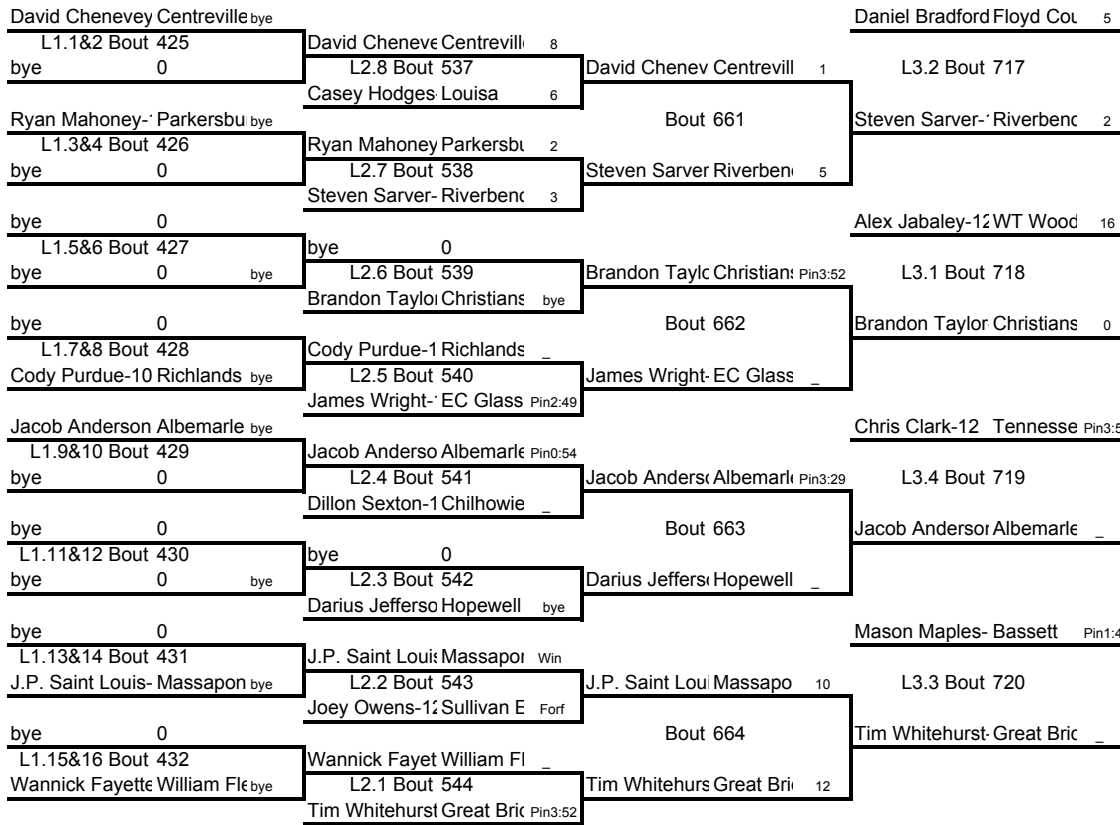

Weight Class 189 lbs