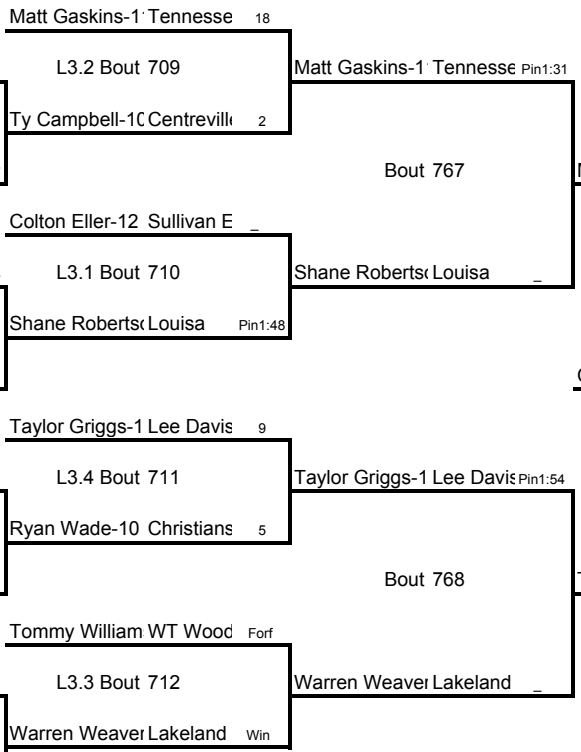

145

Weight Class 145 lbs

Weight Class 152 lbs

Weight Class 152 lbs

Weight Class 160 lbs

160

Weight Class 160 lbs

Weight Class 171 lbs