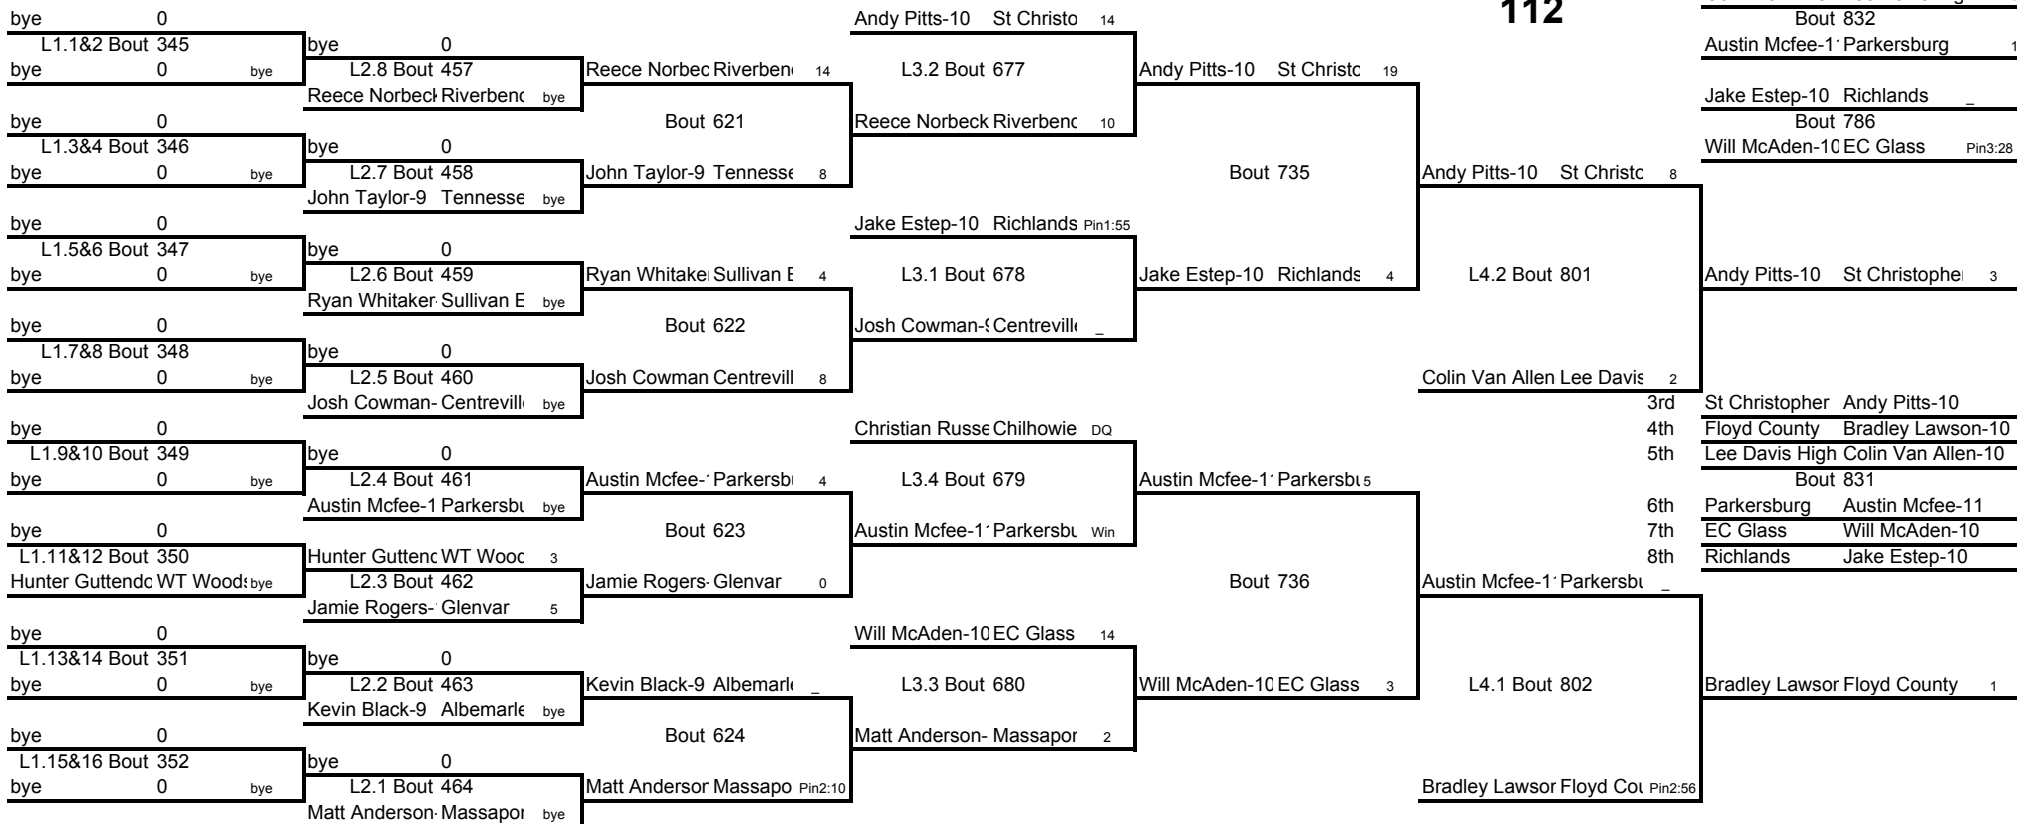

Weight Class 112 lbs

Weight Class 112 lbs

112