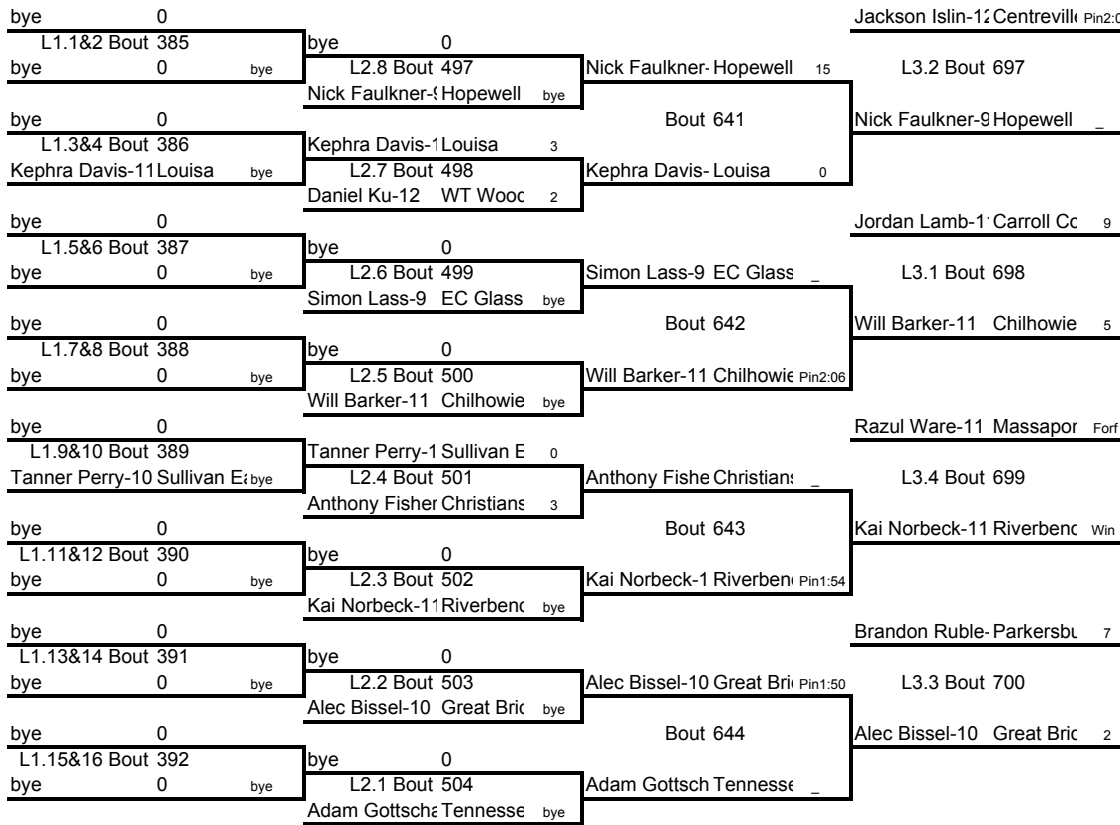

Weight Class 125 lbs

125

Weight Class 130 lbs

Weight Class 130 lbs

Weight Class 135 lbs

Weight Class 135 lbs

Weight Class 140 lbs

140