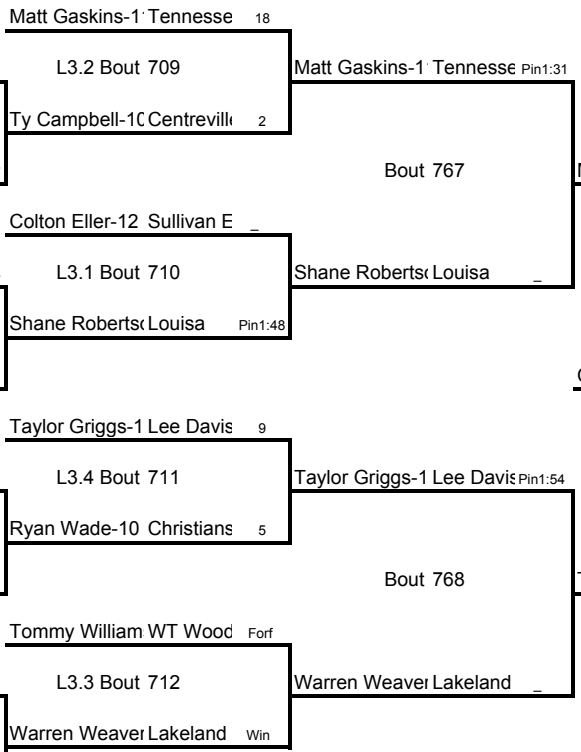

Weight Class 140 lbs

Weight Class 145 lbs

145

Weight Class 145 lbs

Weight Class 152 lbs

Weight Class 152 lbs

Weight Class 160 lbs

160