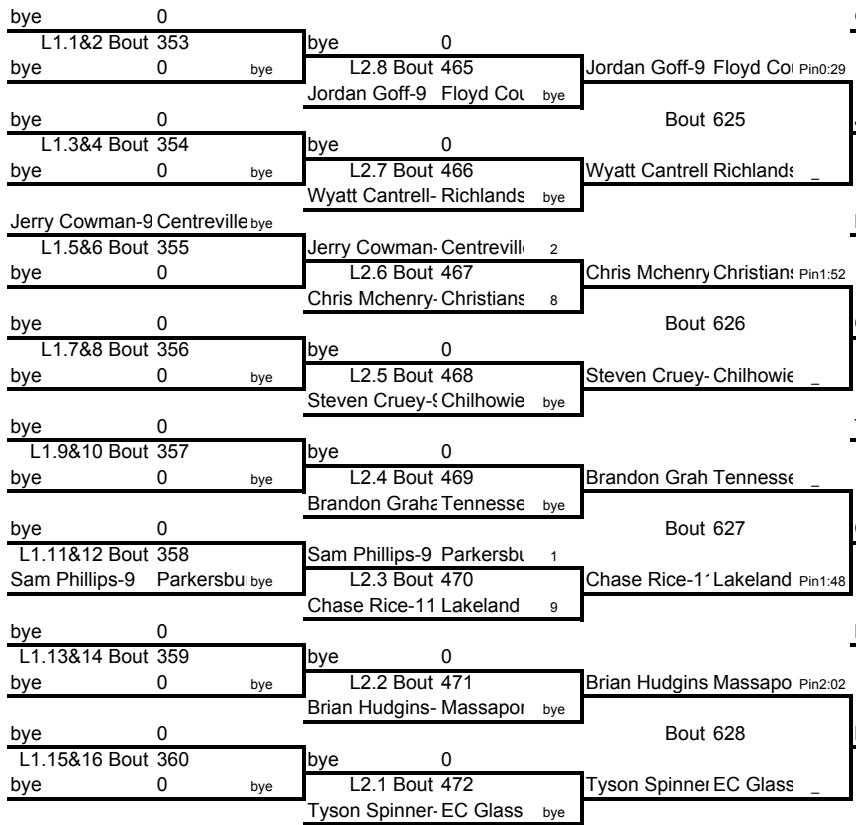

Weight Class 119 lbs