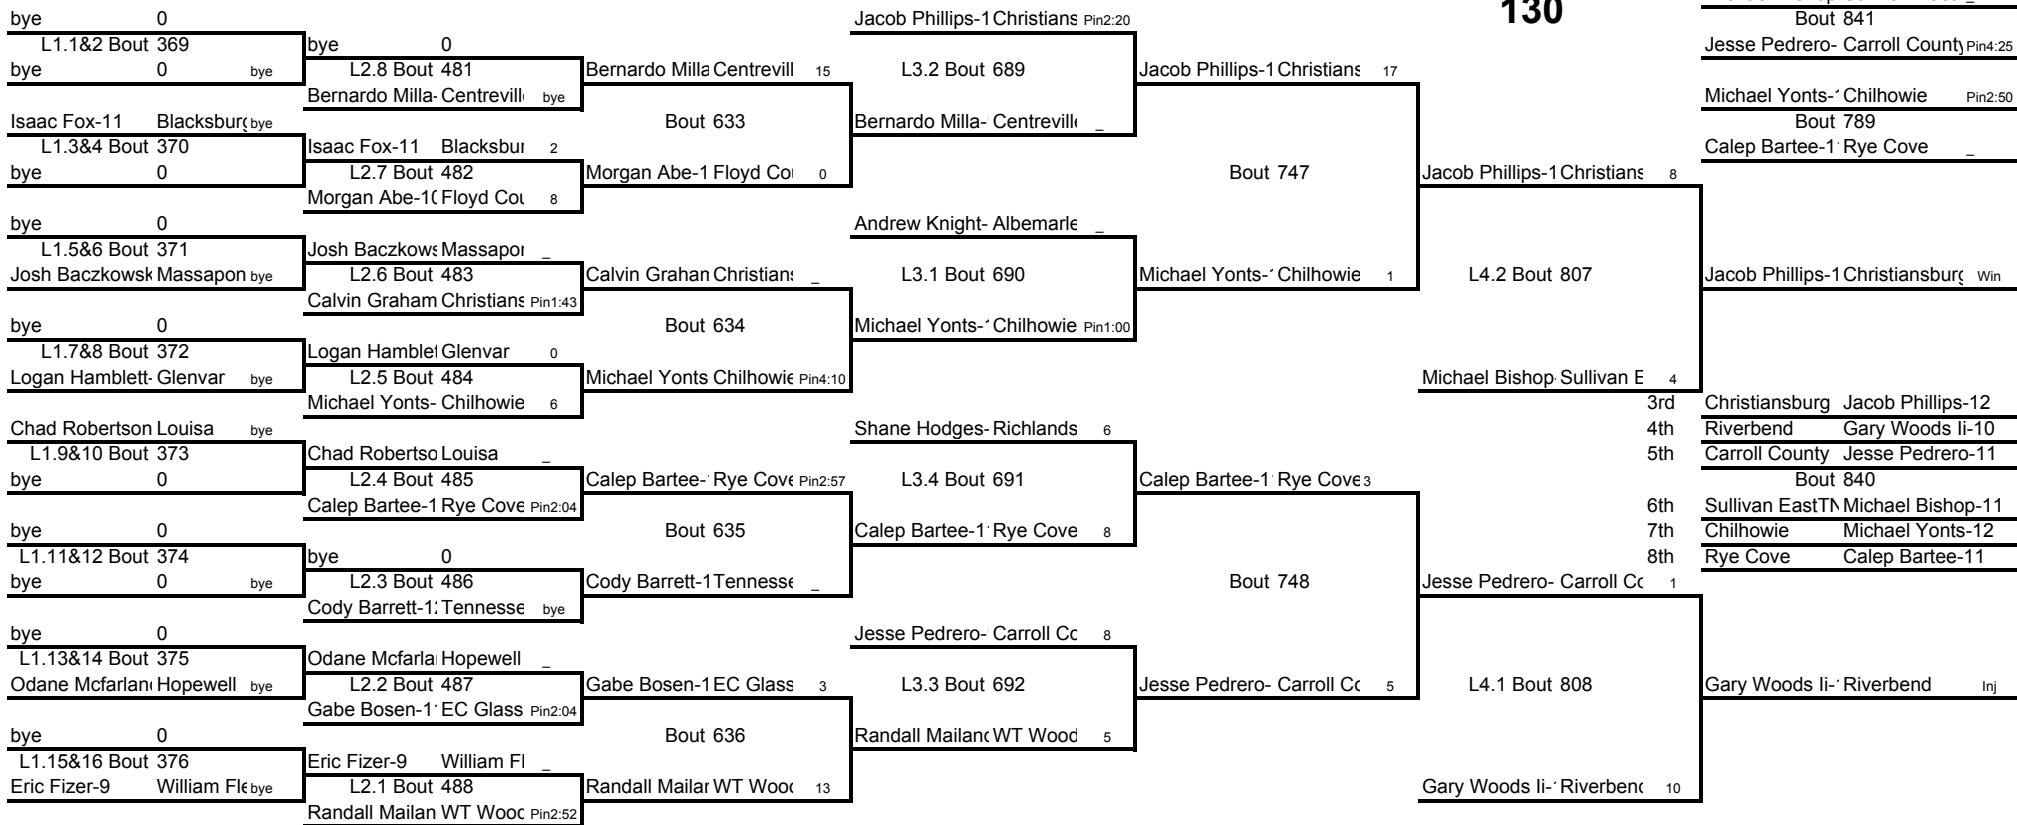

Weight Class 130 lbs

Weight Class 130 lbs

130