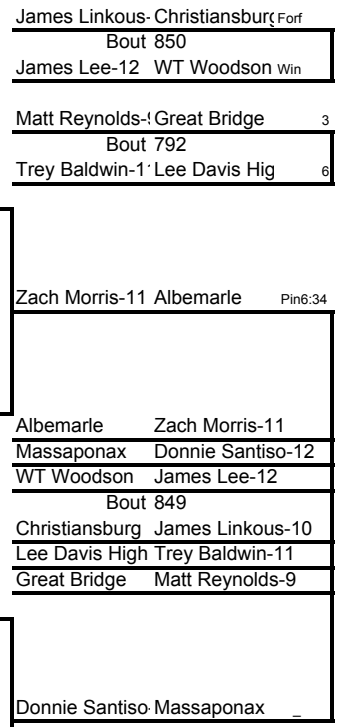

Weight Class 103 lbs

103

Aaron Haywood Richlands Pin3:54
Bout 829
Wade Wallace- Hopewell

Dane Peoples-(Christiansburg) 17
Bout 785
Jeremy Taylor-(Tennessee) Hi 1

Jason West-9 Parkersburg 2

Blacksburg Daniel Stinespri-9
Parkersburg Jason West-9
Richlands Aaron Haywood-10
Bout 828

Weight Class 140 lbs

Weight Class 145 lbs

145

Weight Class 145 lbs

Weight Class 152 lbs

Weight Class 152 lbs

Weight Class 160 lbs

160