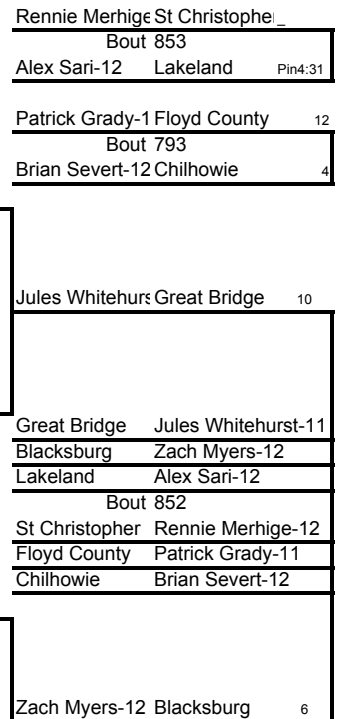

Weight Class 140 lbs

Weight Class 145 lbs

145

Weight Class 145 lbs

Weight Class 152 lbs

Weight Class 152 lbs

Weight Class 160 lbs

160