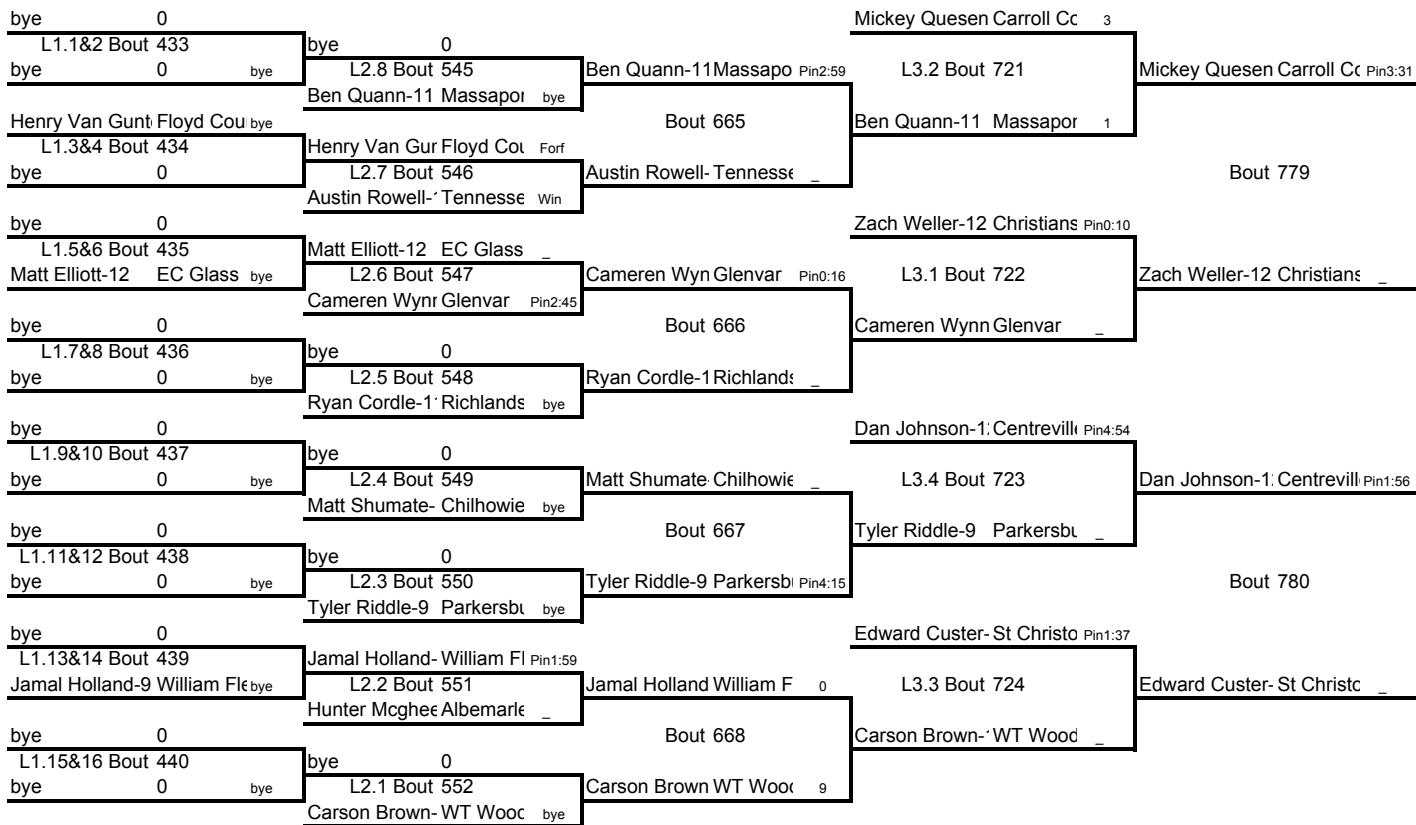

Weight Class 171 lbs

Weight Class 189 lbs

189

Weight Class 189 lbs

Weight Class 215 lbs

215

Weight Class 215 lbs

Weight Class 285 lbs