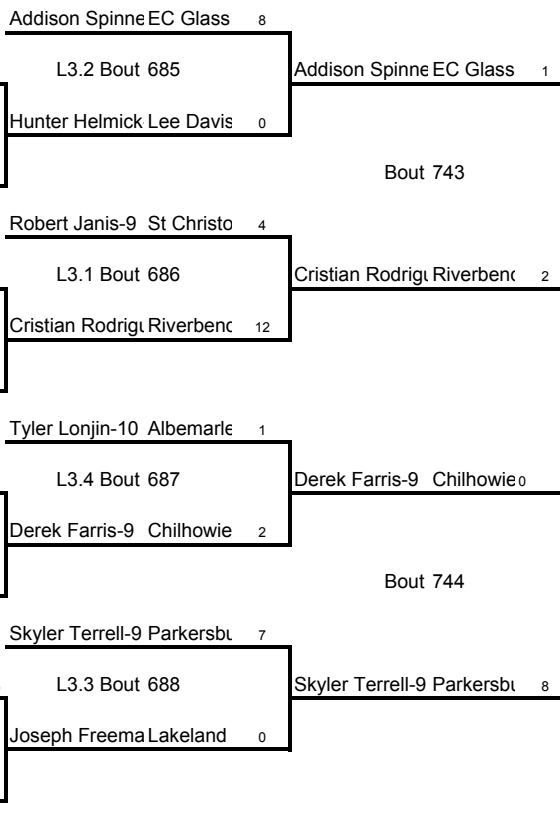

Bradley Lawsor Floyd County 1

Weight Class 119 lbs

Weight Class 119 lbs

119

Weight Class 125 lbs

125

Weight Class 130 lbs

Weight Class 130 lbs

130

Weight Class 135 lbs

Weight Class 135 lbs

135

Weight Class 140 lbs

140

Weight Class 140 lbs

Weight Class 145 lbs