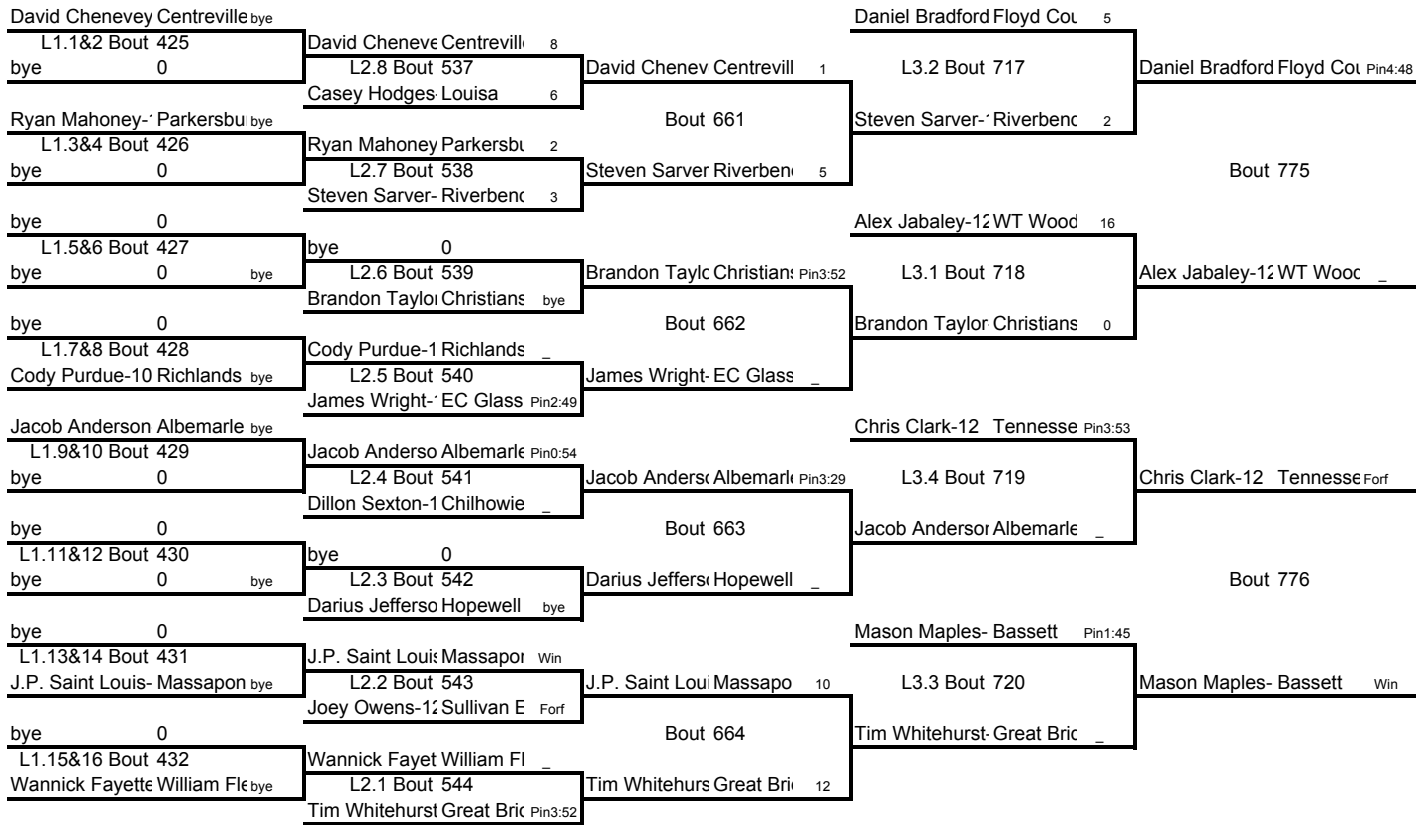

Weight Class 189 lbs