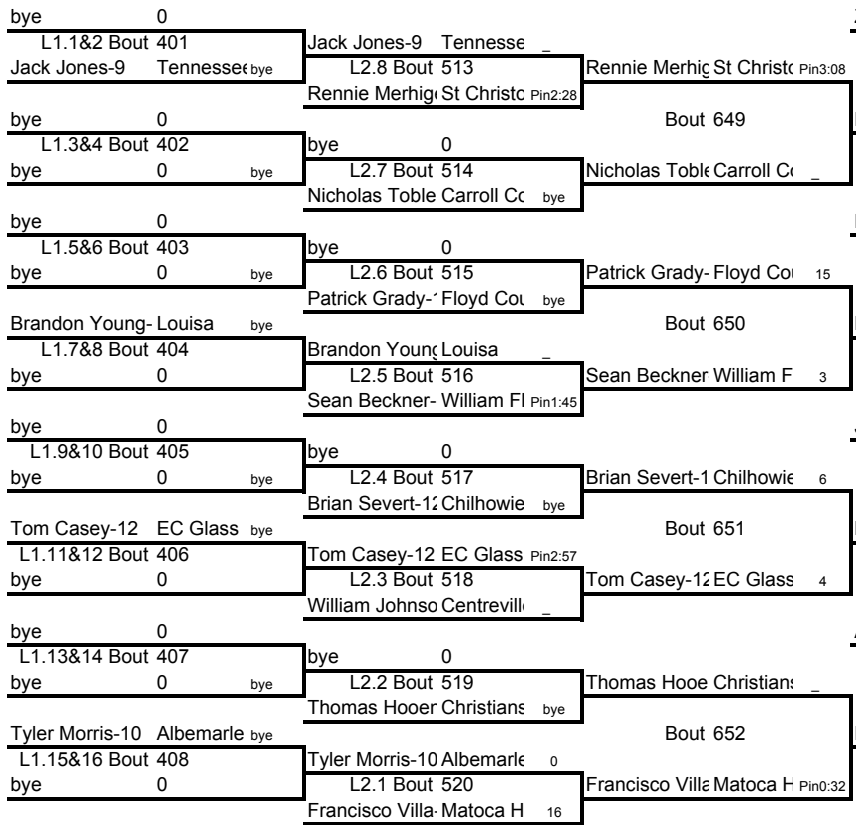

Weight Class 152 lbs

Weight Class 152 lbs