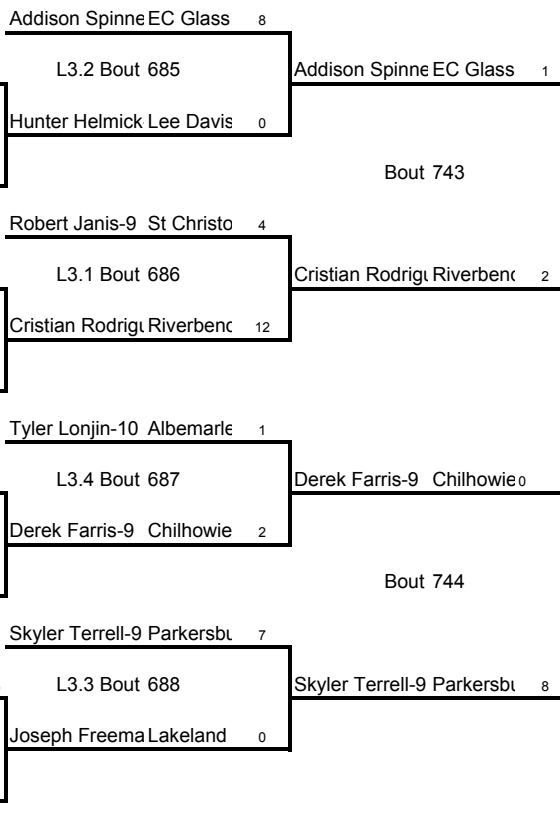

Weight Class 103 lbs

103

Aaron Haywood Richlands Pin3:54
Bout 829
Wade Wallace- Hopewell

Dane Peoples-(Christiansburg) 17
Bout 785
Jeremy Taylor-(Tennessee) Hi 1

Jason West-9 Parkersburg 2

Blacksburg Daniel Stinespri-9
Parkersburg Jason West-9
Richlands Aaron Haywood-10
Bout 828

Weight Class 125 lbs

125

Weight Class 130 lbs

Weight Class 130 lbs

Weight Class 135 lbs

Weight Class 135 lbs

Weight Class 140 lbs

140