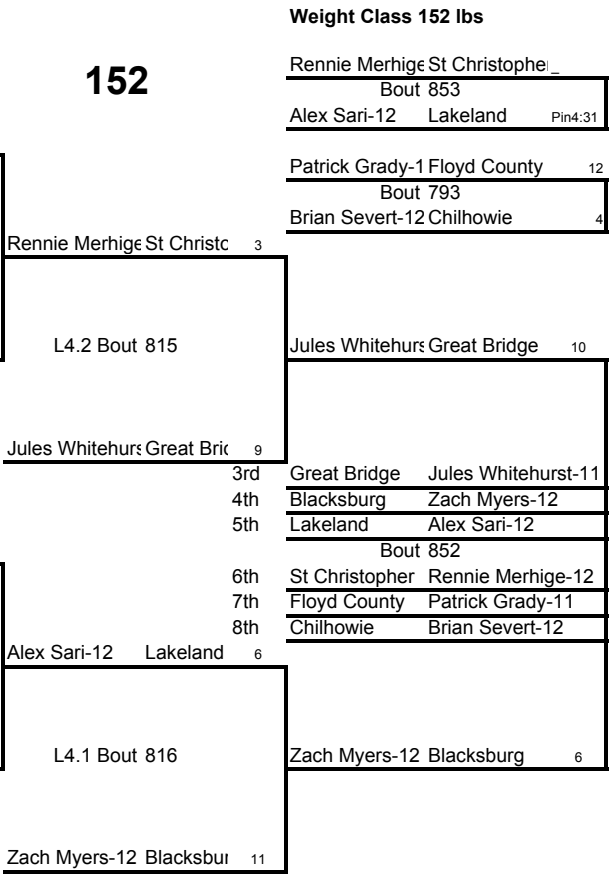

Weight Class 152 lbs

Weight Class 152 lbs