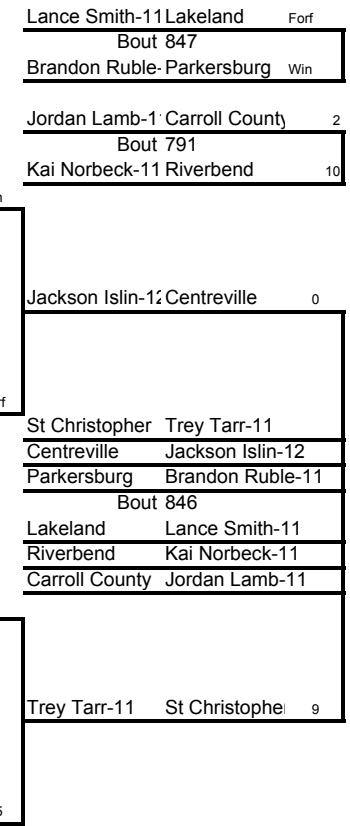

Weight Class 140 lbs