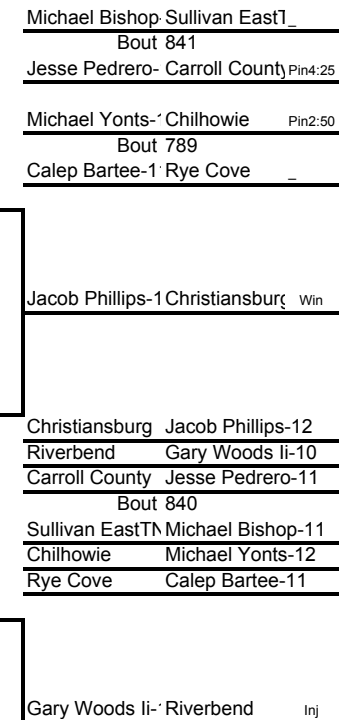

Weight Class 103 lbs

103

Aaron Haywood Richlands Pin3:54
Bout 829
Wade Wallace- Hopewell

Dane Peoples-(Christiansburg) 17
Bout 785
Jeremy Taylor-(Tennessee) Hi 1

Jason West-9 Parkersburg 2

Blacksburg Daniel Stinespri-9
Parkersburg Jason West-9
Richlands Aaron Haywood-10
Bout 828

Weight Class 125 lbs

125

Weight Class 130 lbs

Weight Class 130 lbs

Weight Class 135 lbs

Weight Class 135 lbs

Weight Class 140 lbs

140