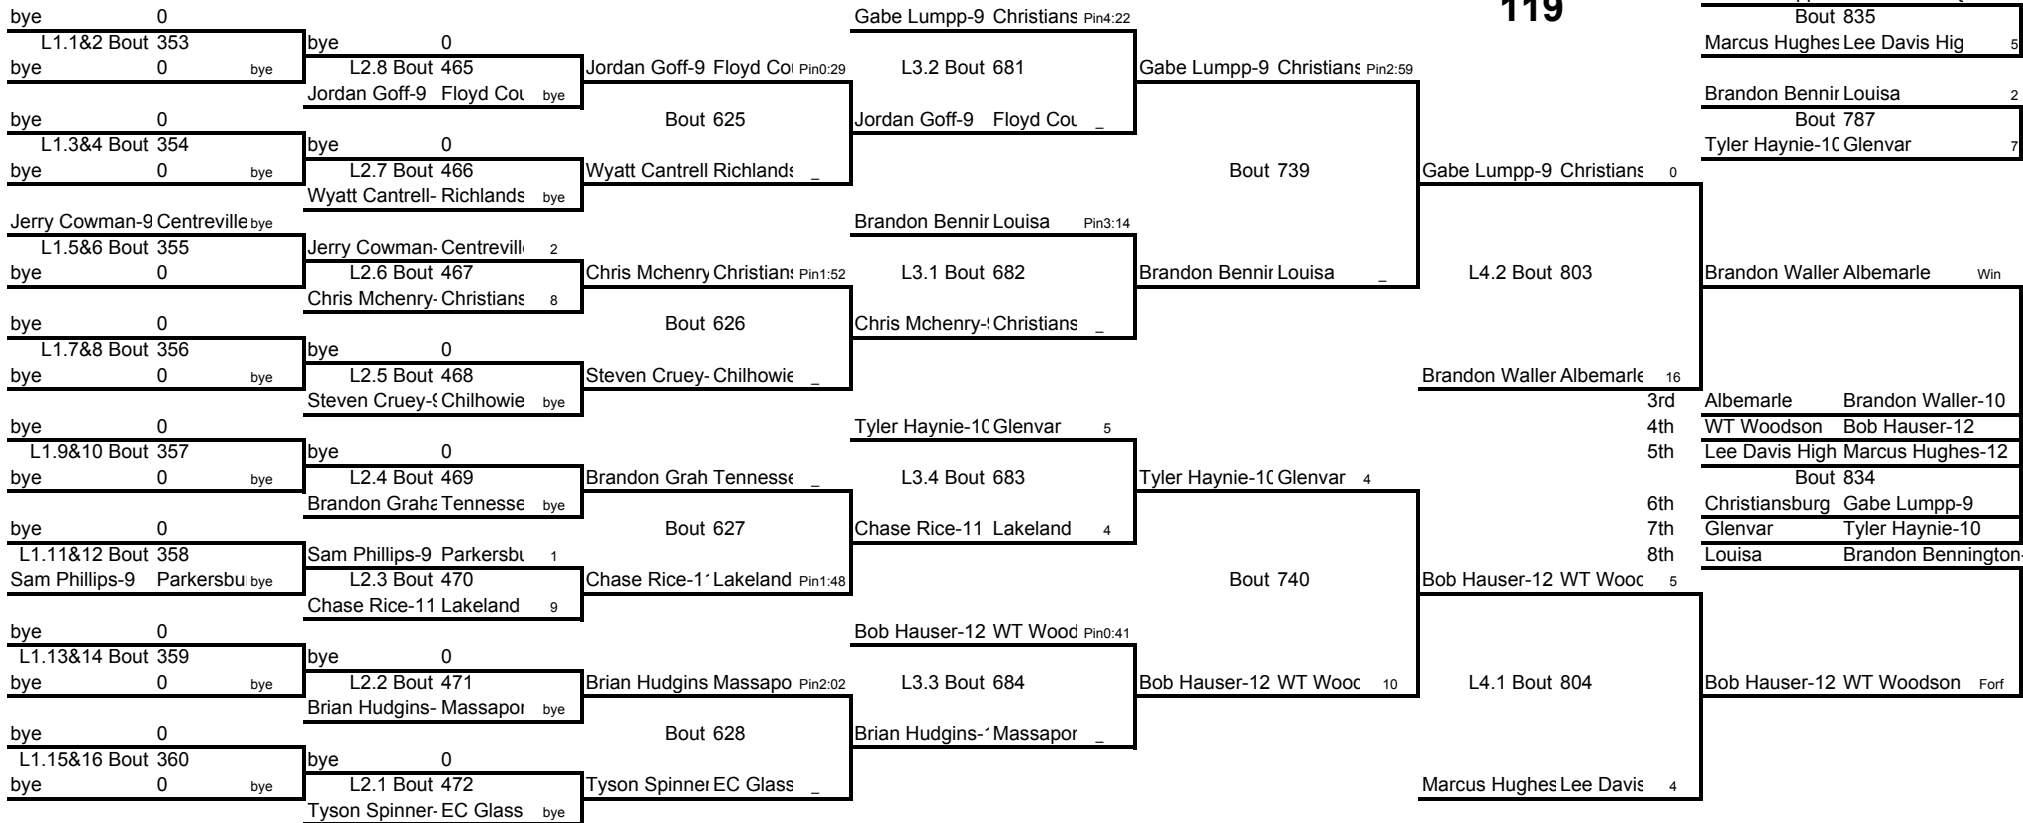

Weight Class 119 lbs

Weight Class 119 lbs

119