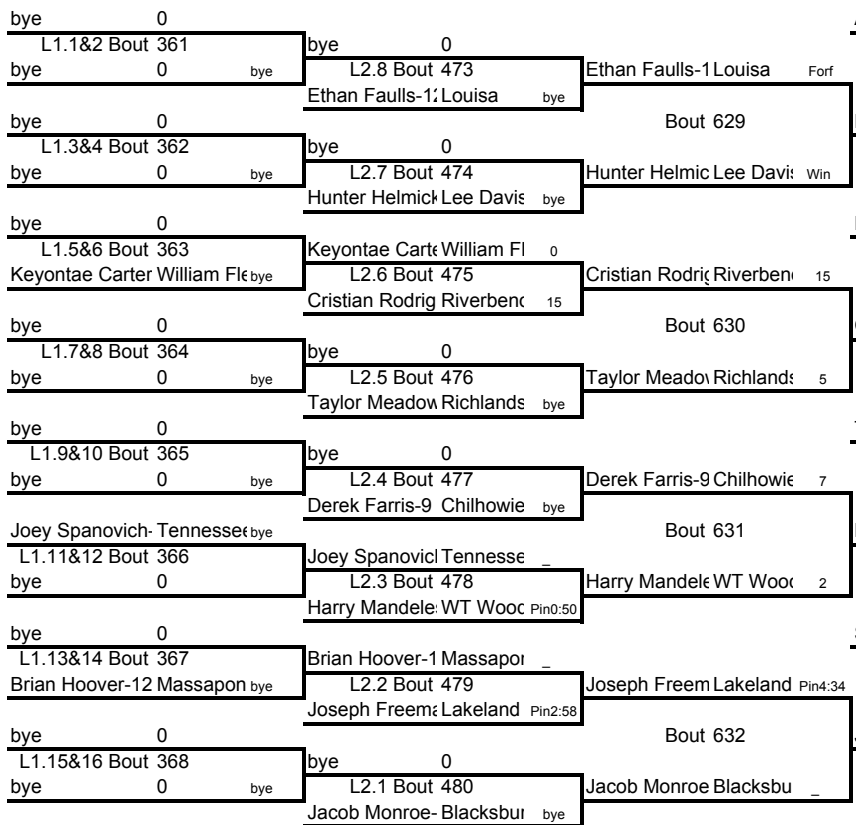

Andy Pitts-10 St Christophe 3

3rd St Christopher Andy Pitts-10
 4th Floyd County Bradley Lawson-10
 5th Lee Davis High Colin Van Allen-10

Bout 831
 6th Parkersburg Austin Mcfee-11
 7th EC Glass Will McAden-10
 8th Richlands Jake Estep-10

Bradley Lawsor Floyd County 1

Weight Class 119 lbs

Weight Class 119 lbs

119

Weight Class 125 lbs

125

Weight Class 130 lbs

Weight Class 130 lbs