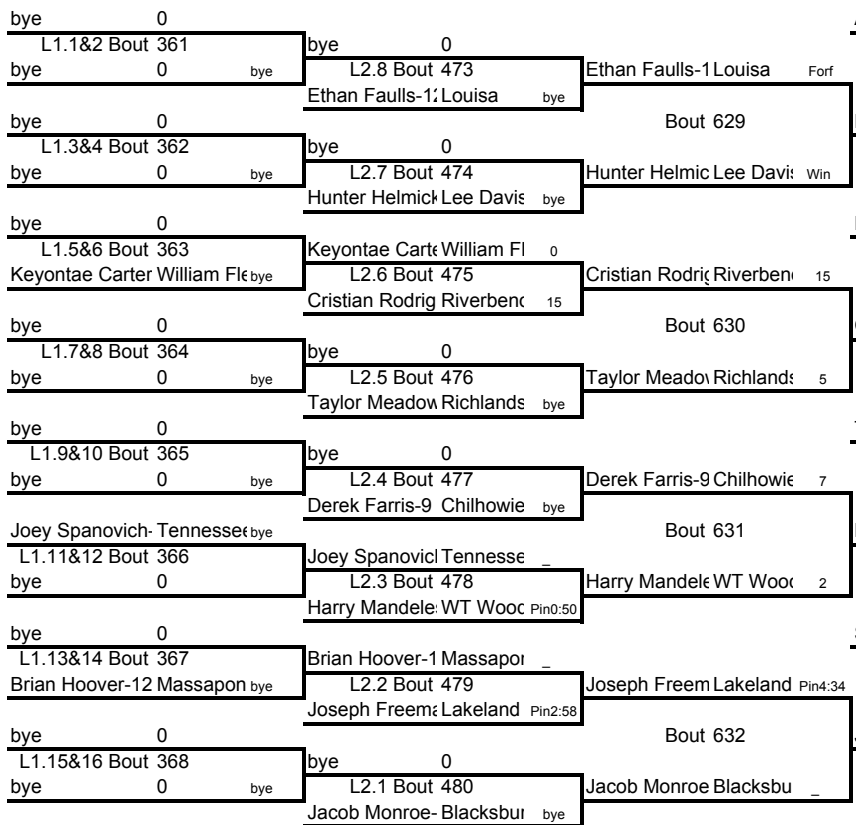

Weight Class 125 lbs