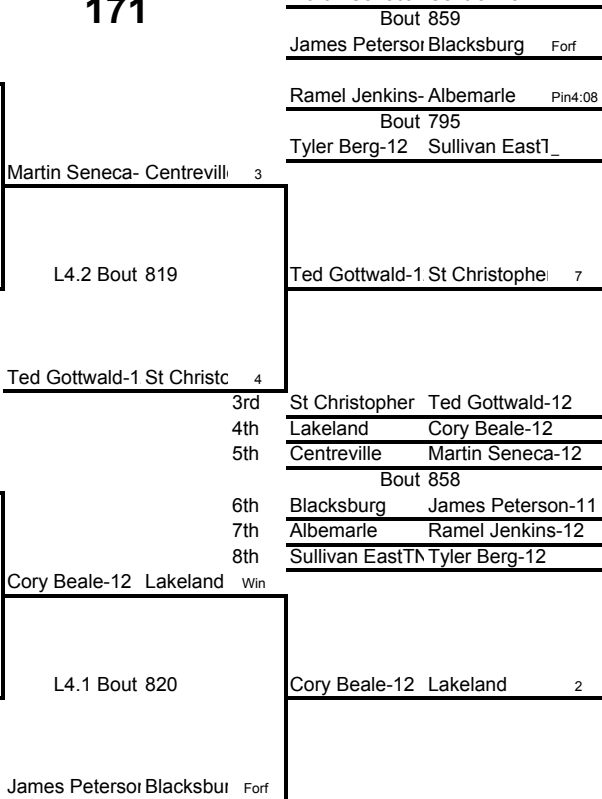

145

Weight Class 145 lbs

Weight Class 152 lbs

Weight Class 152 lbs

Weight Class 160 lbs

160

Weight Class 160 lbs

Weight Class 171 lbs