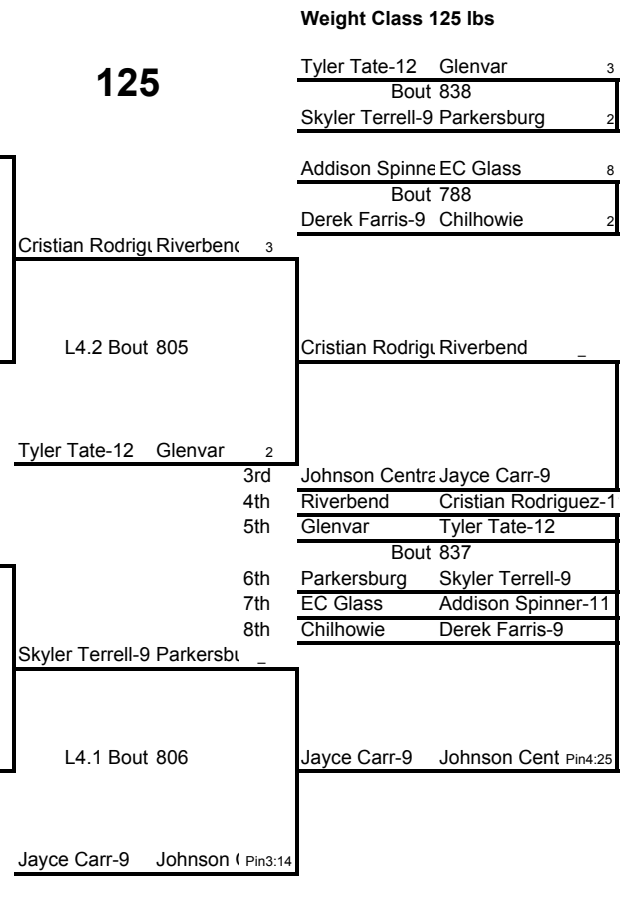

Bradley Lawsor Floyd County 1

Weight Class 119 lbs

Weight Class 119 lbs

119

Weight Class 125 lbs

125

Weight Class 130 lbs

Weight Class 130 lbs