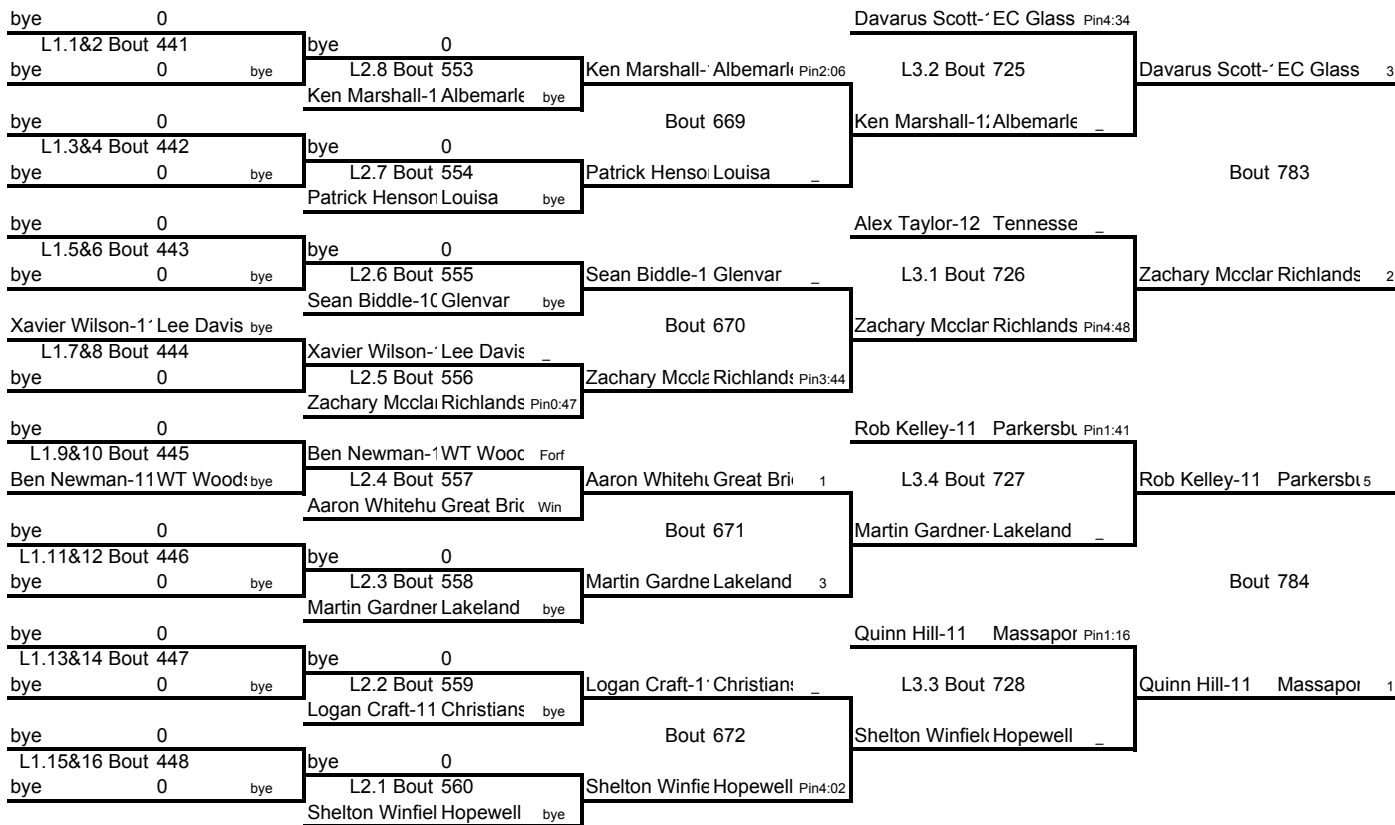

Weight Class 160 lbs

Weight Class 189 lbs

189

Weight Class 189 lbs

Weight Class 215 lbs

215

Weight Class 215 lbs

Weight Class 285 lbs