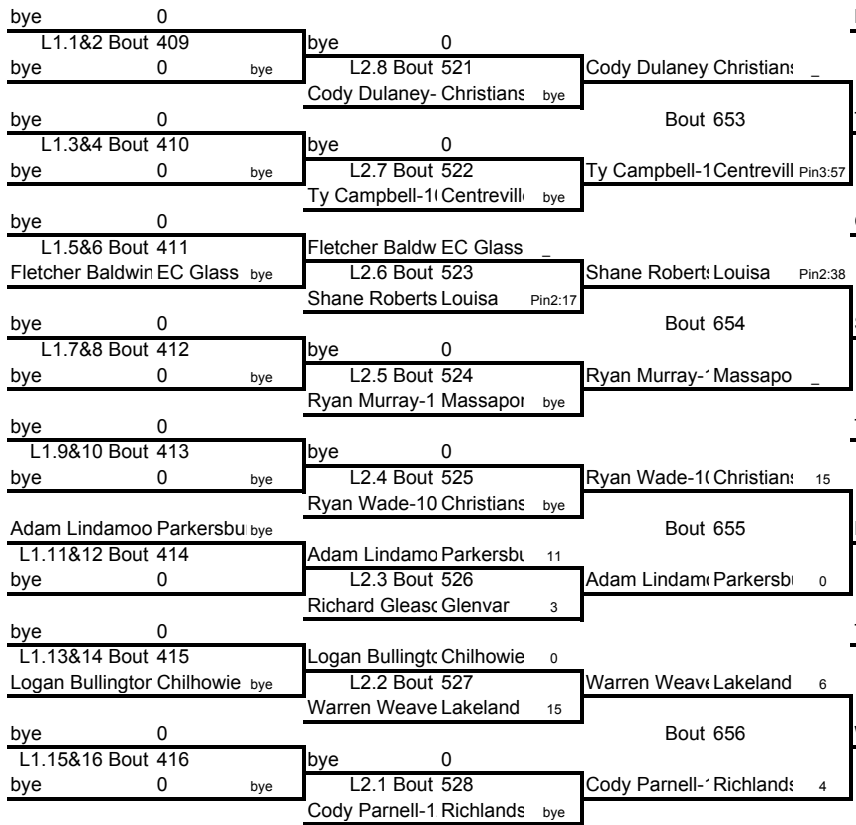

145

Weight Class 145 lbs

Weight Class 152 lbs

Weight Class 152 lbs

Weight Class 160 lbs

160

Weight Class 160 lbs

Weight Class 171 lbs