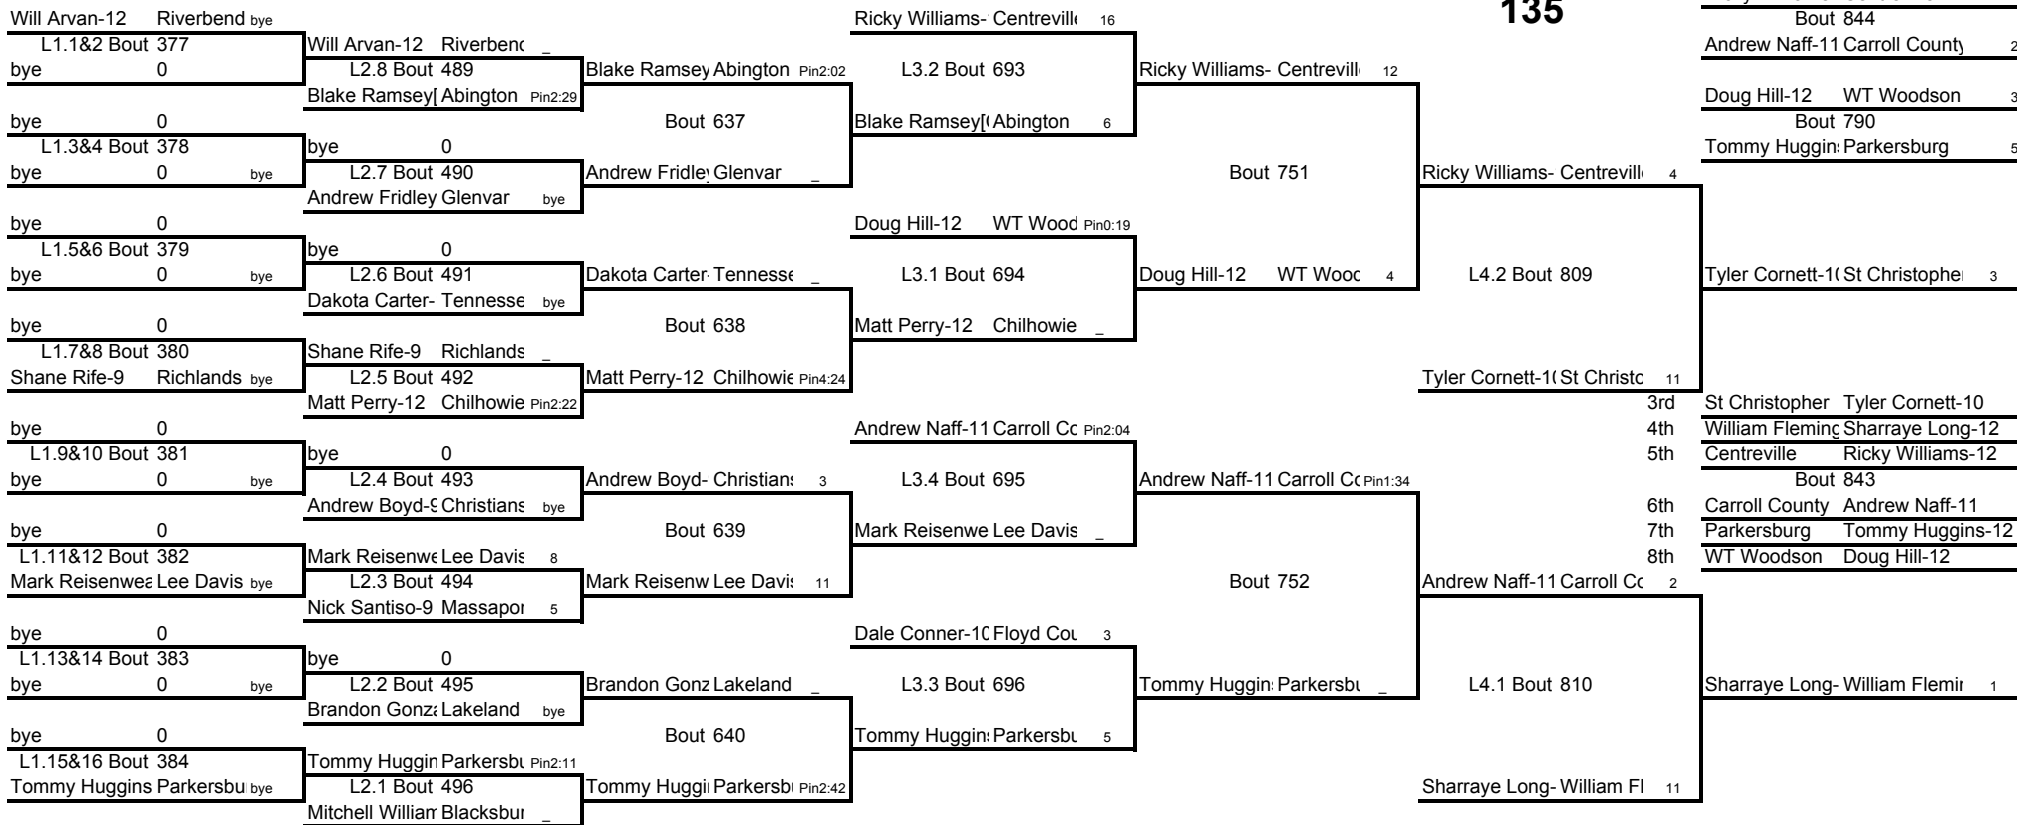

Weight Class 135 lbs

Weight Class 135 lbs

135