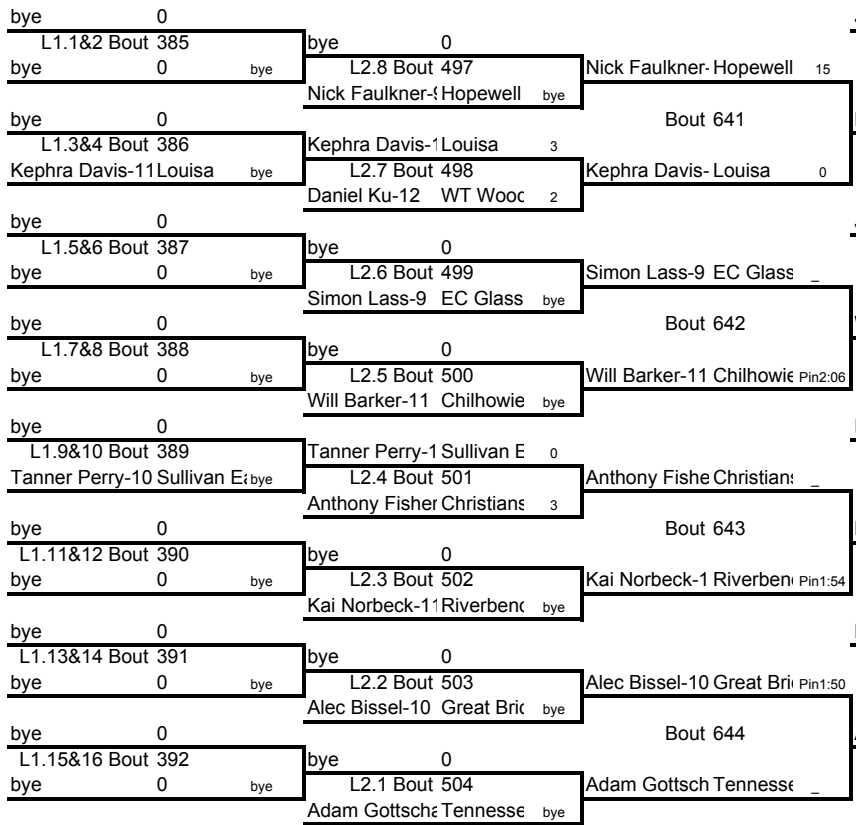

130

Weight Class 135 lbs

Weight Class 135 lbs

135

Weight Class 140 lbs

140

Weight Class 140 lbs

Weight Class 145 lbs