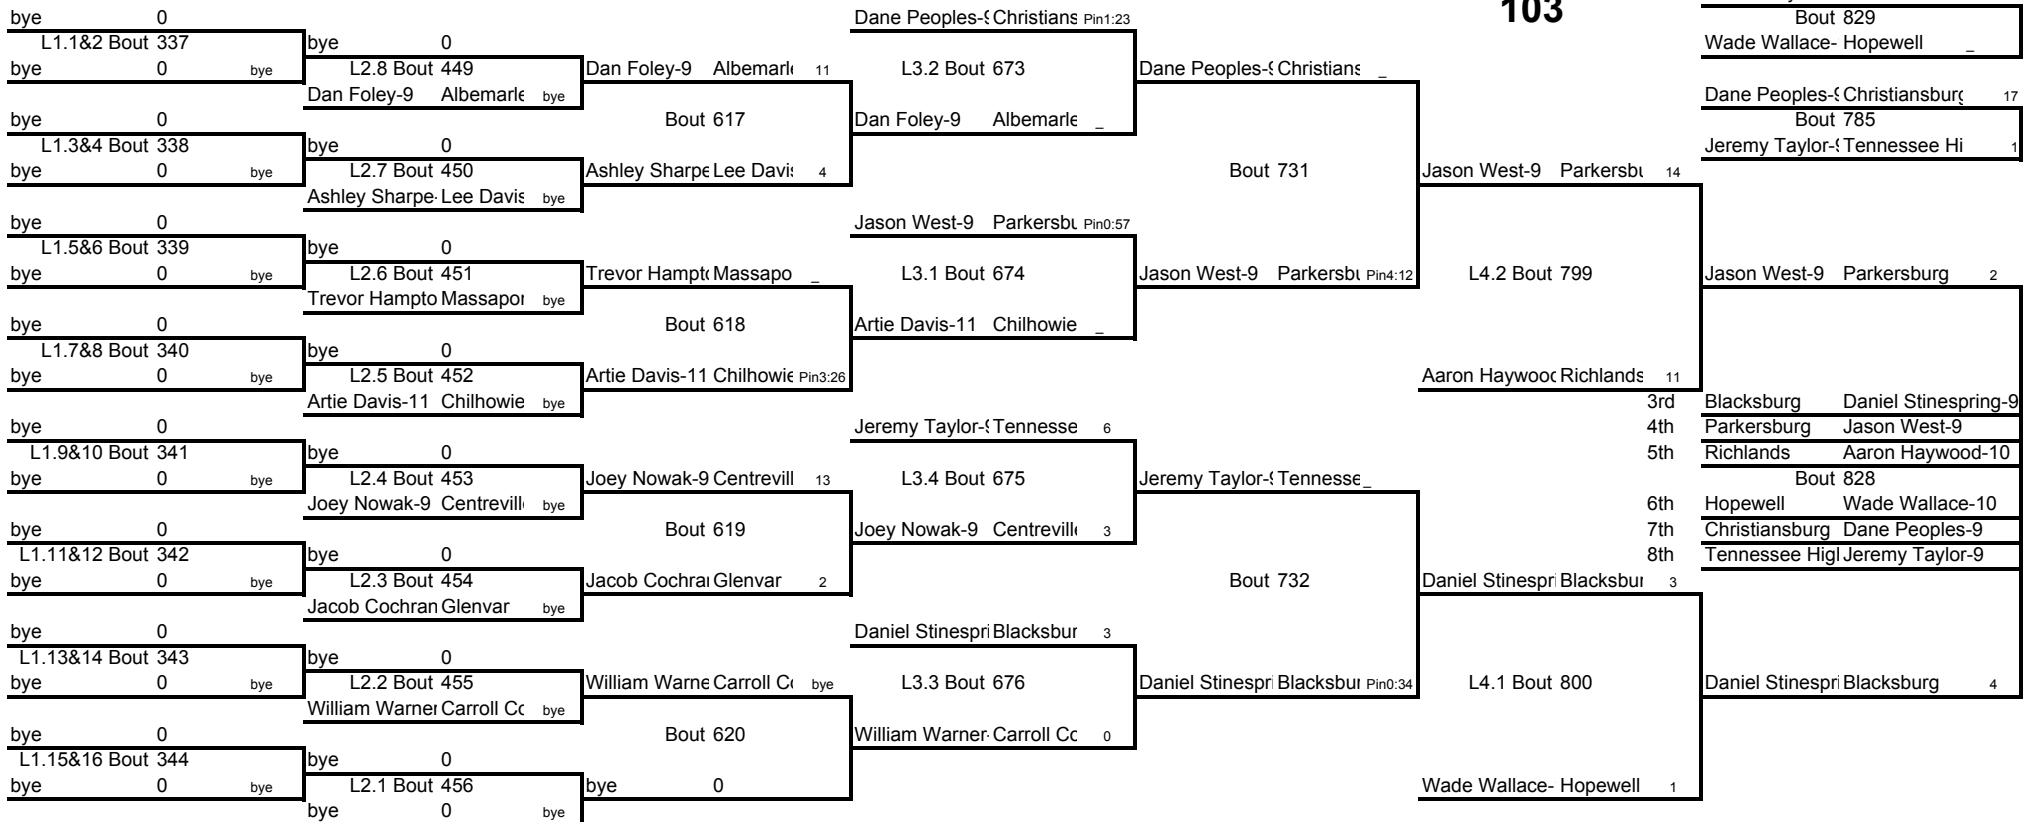

Weight Class 103 lbs

103

Aaron Haywood Richlands Pin3:54
Bout 829
Wade Wallace- Hopewell

Dane Peoples-(Christiansburg) 17
Bout 785
Jeremy Taylor-(Tennessee) Hi 1

Jason West-9 Parkersburg 2

Blacksburg Daniel Stinespri-9
Parkersburg Jason West-9
Richlands Aaron Haywood-10
Bout 828