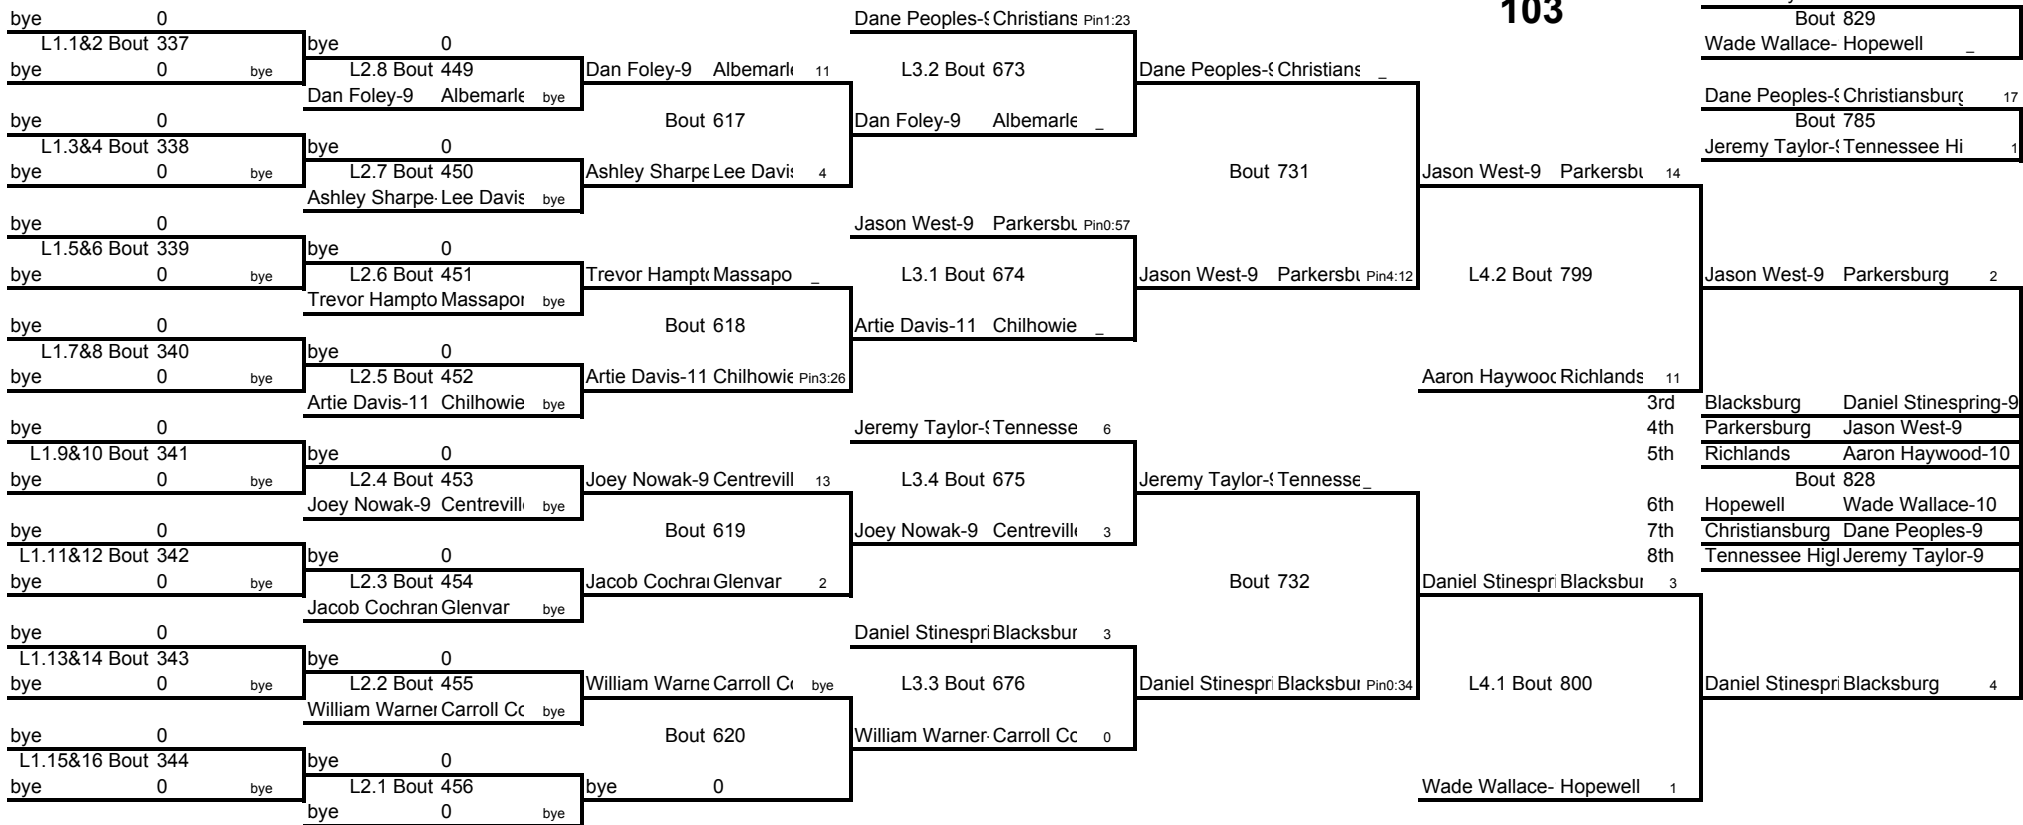

Weight Class 103 lbs

103