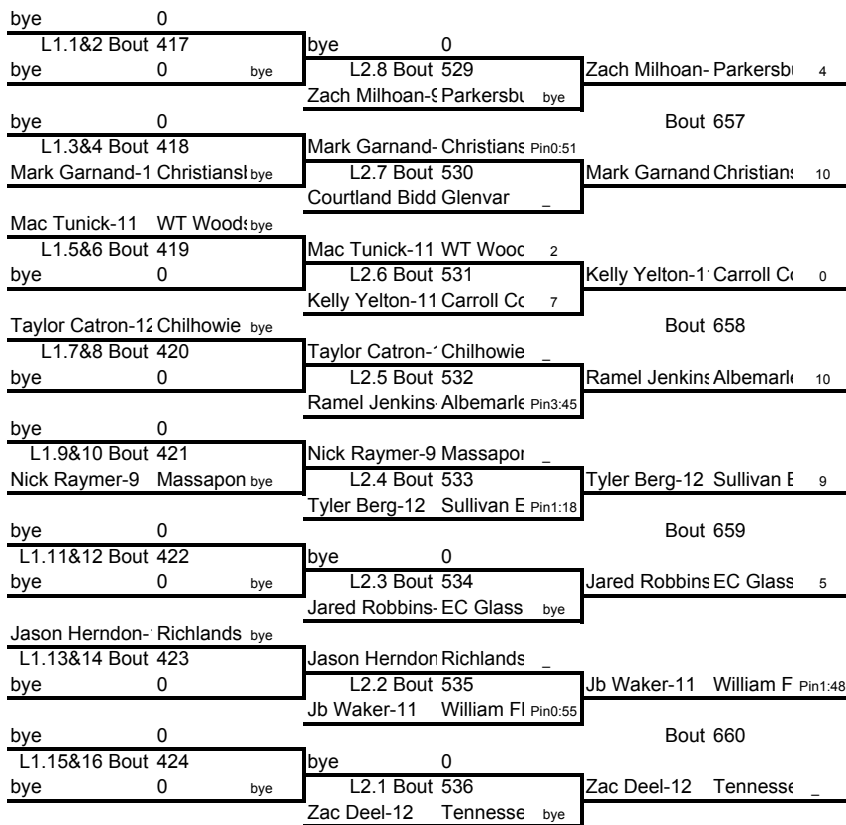

145

Weight Class 145 lbs

Weight Class 152 lbs

Weight Class 152 lbs

Weight Class 160 lbs

160

Weight Class 160 lbs

Weight Class 171 lbs