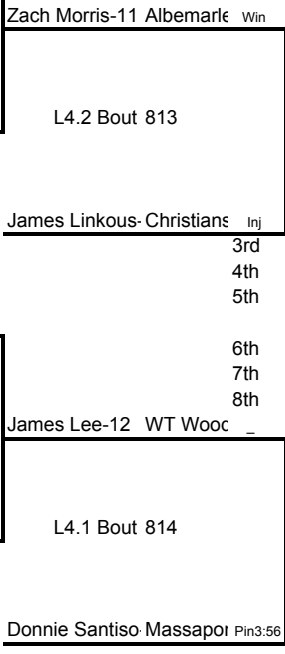

Weight Class 103 lbs

103

Aaron Haywood Richlands Pin3:54
Bout 829
Wade Wallace- Hopewell

Dane Peoples-(Christiansburg) 17
Bout 785
Jeremy Taylor-(Tennessee) Hi 1

Jason West-9 Parkersburg 2

Blacksburg Daniel Stinespri-9
Parkersburg Jason West-9
Richlands Aaron Haywood-10
Bout 828

Weight Class 125 lbs

125

Weight Class 130 lbs

Weight Class 130 lbs

Weight Class 135 lbs

Weight Class 135 lbs

Weight Class 140 lbs

140

Weight Class 140 lbs

Weight Class 145 lbs

145

Weight Class 145 lbs

Weight Class 152 lbs

Weight Class 152 lbs

Weight Class 160 lbs

160