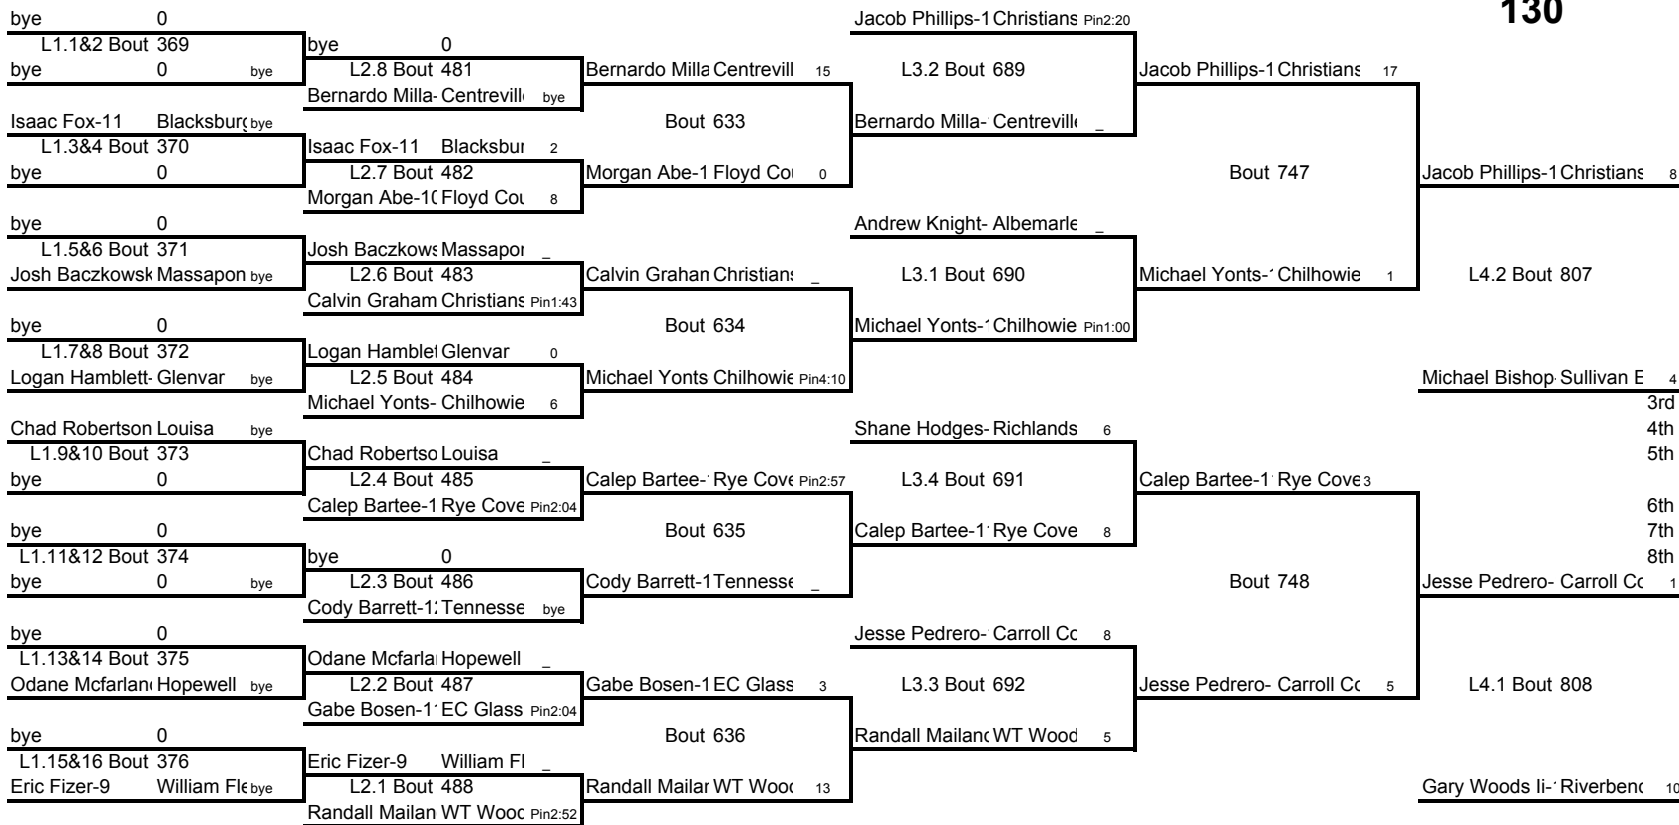

Weight Class 130 lbs