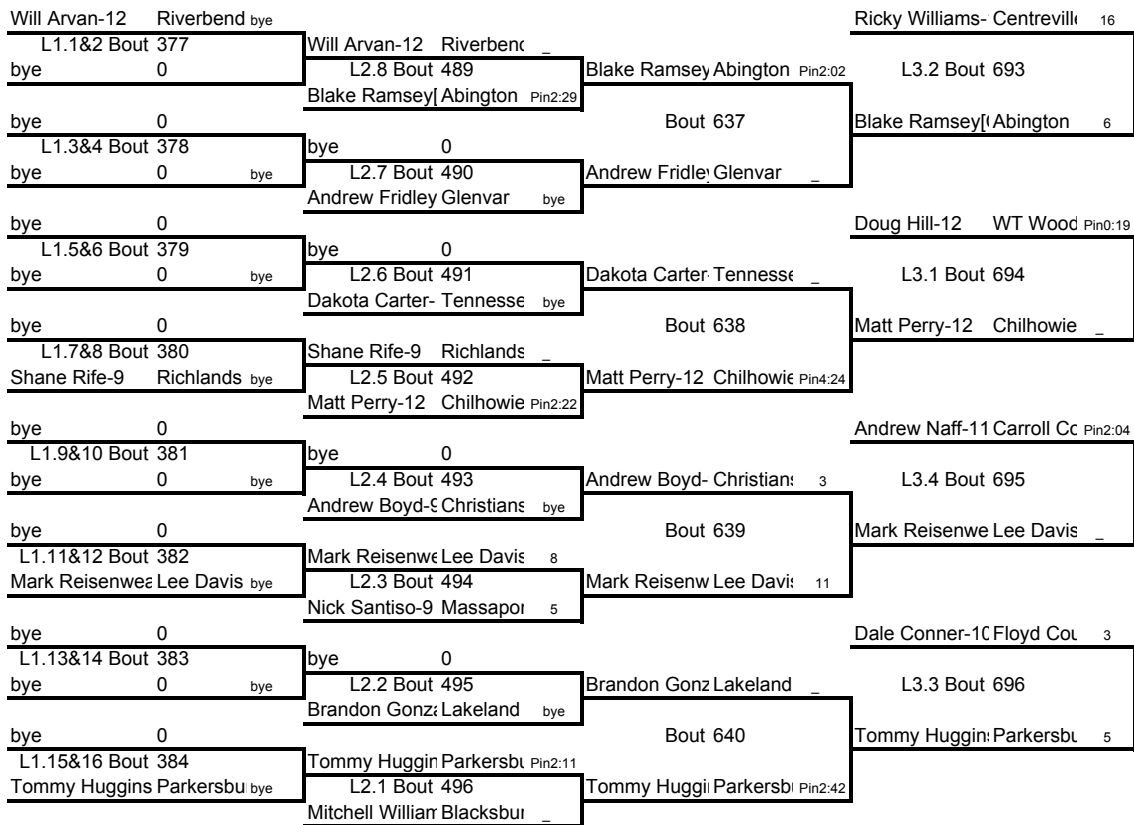

Weight Class 125 lbs

125

Weight Class 130 lbs

Weight Class 130 lbs

Weight Class 135 lbs

Weight Class 135 lbs

Weight Class 140 lbs

140