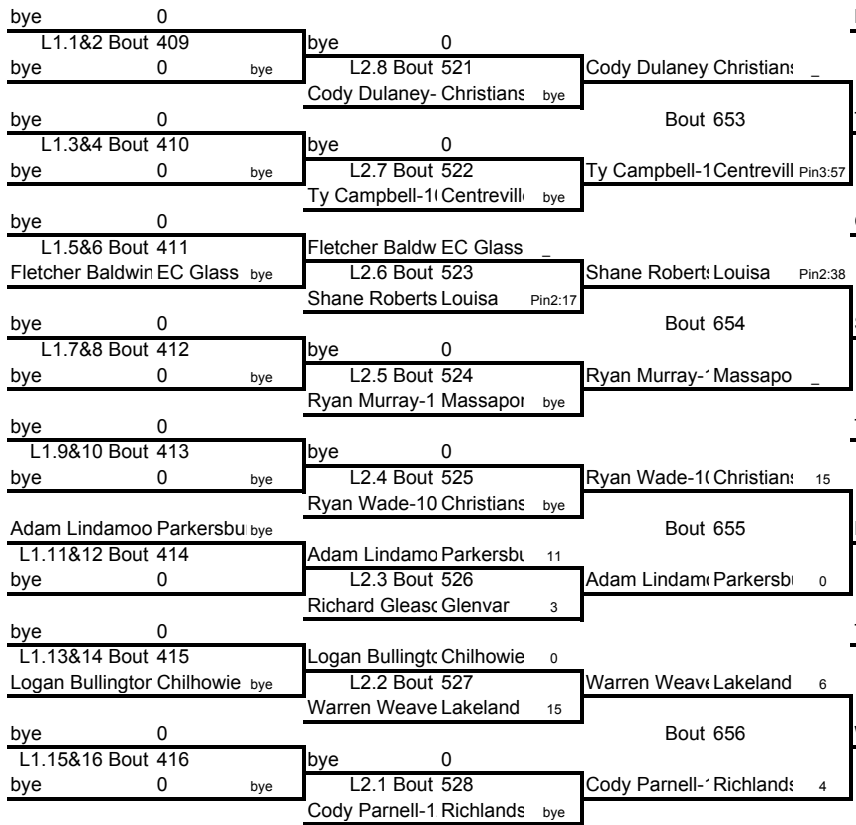

Weight Class 140 lbs

Weight Class 145 lbs

145

Weight Class 145 lbs

Weight Class 152 lbs

Weight Class 152 lbs

Weight Class 160 lbs

160