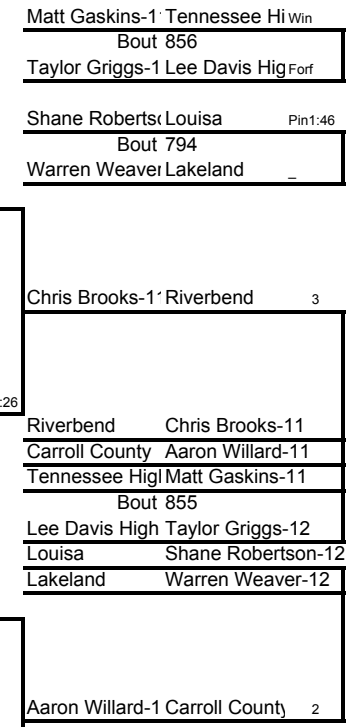

160

Weight Class 160 lbs