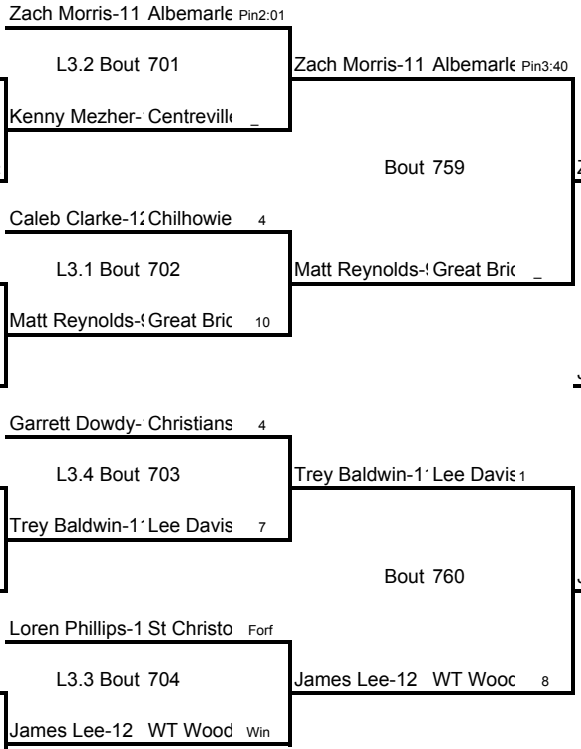

Weight Class 145 lbs