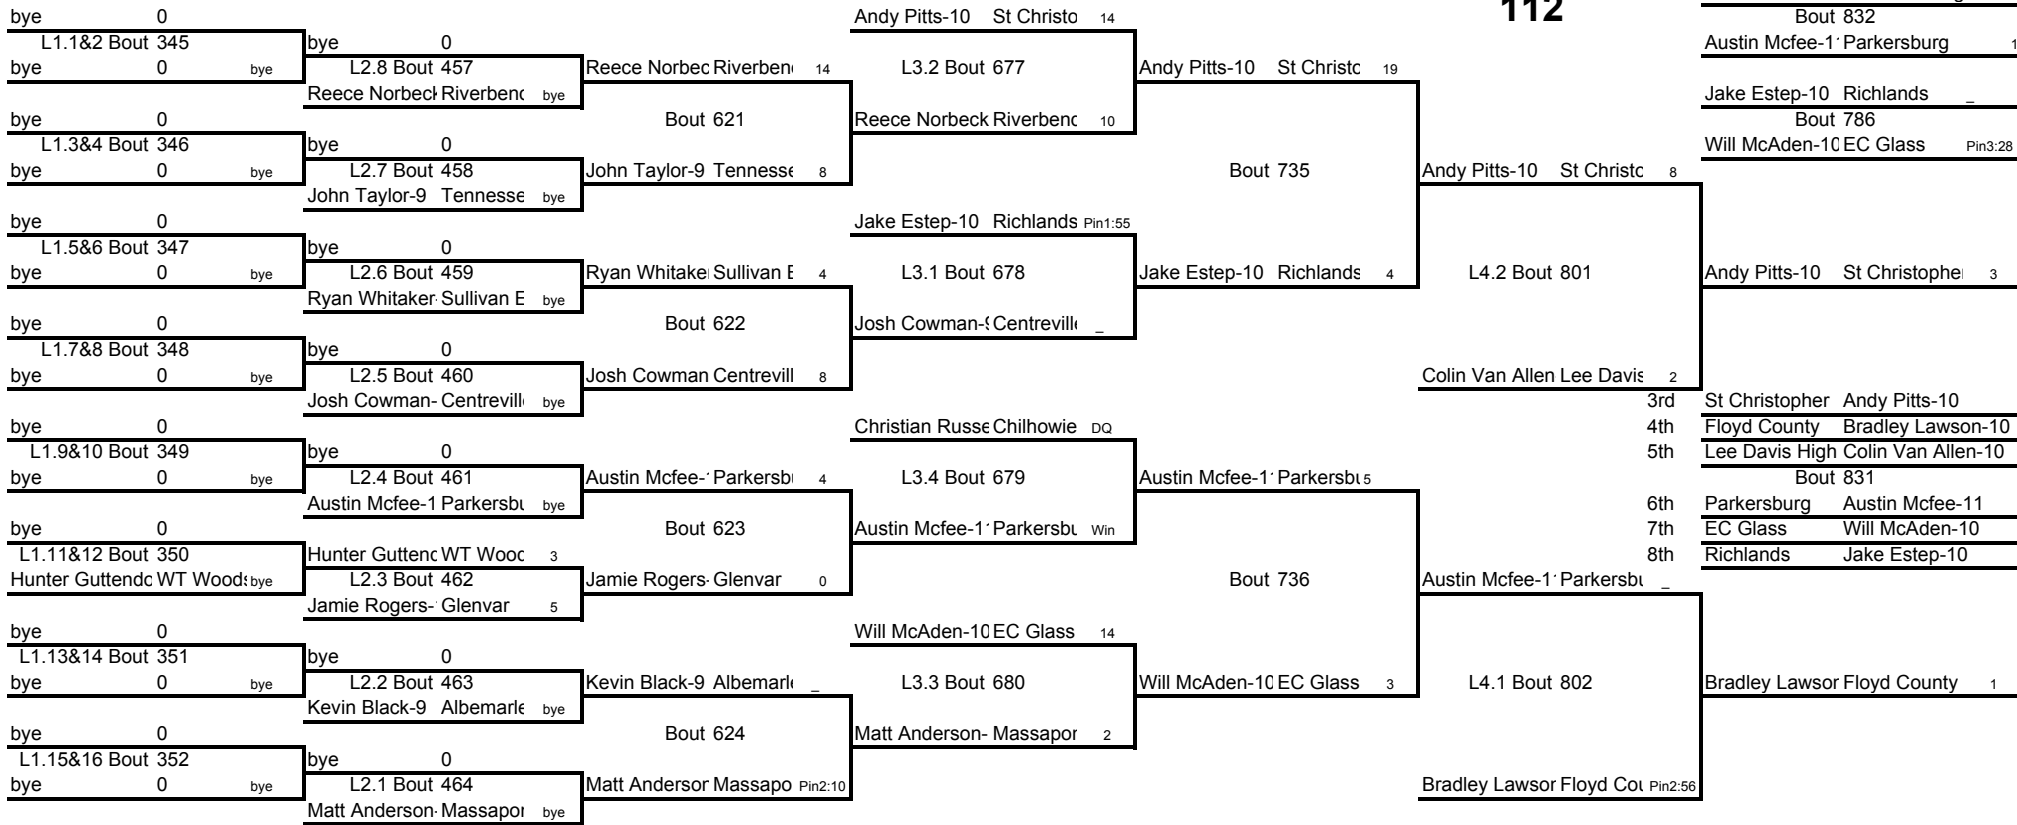

Weight Class 112 lbs

Weight Class 112 lbs

112

Colin Van Allen Lee Davis Hig 5
Bout 832
Austin Mcfee-1 Parkersburg 1

Jake Estep-10 Richlands
Bout 786
Will McAden-10 EC Glass Pin3:28

Andy Pitts-10 St Christophe 3

3rd St Christopher Andy Pitts-10
4th Floyd County Bradley Lawson-10
5th Lee Davis High Colin Van Allen-10

Bout 831
6th Parkersburg Austin Mcfee-11
7th EC Glass Will McAden-10
8th Richlands Jake Estep-10

Bradley Lawsor Floyd County 1