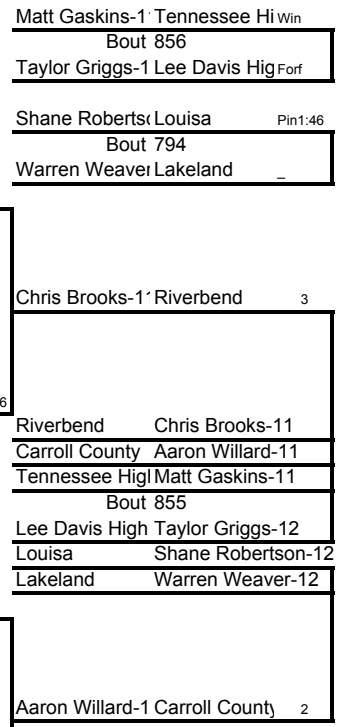

145

Weight Class 145 lbs

Weight Class 152 lbs

Weight Class 152 lbs

Weight Class 160 lbs

160

Weight Class 160 lbs

Weight Class 171 lbs