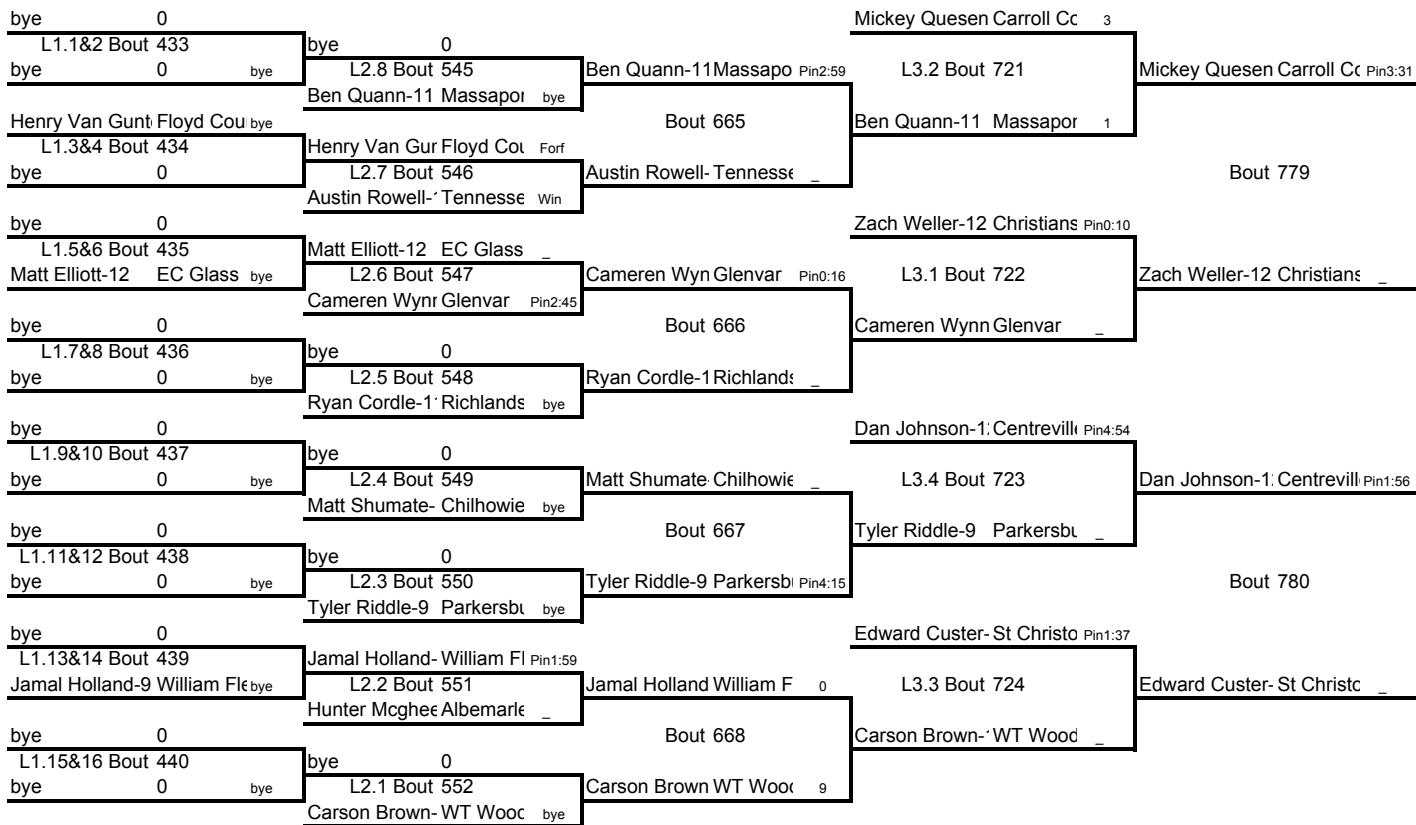

Weight Class 160 lbs

Weight Class 189 lbs

189

Weight Class 189 lbs

Weight Class 215 lbs

215

Weight Class 215 lbs

Weight Class 285 lbs