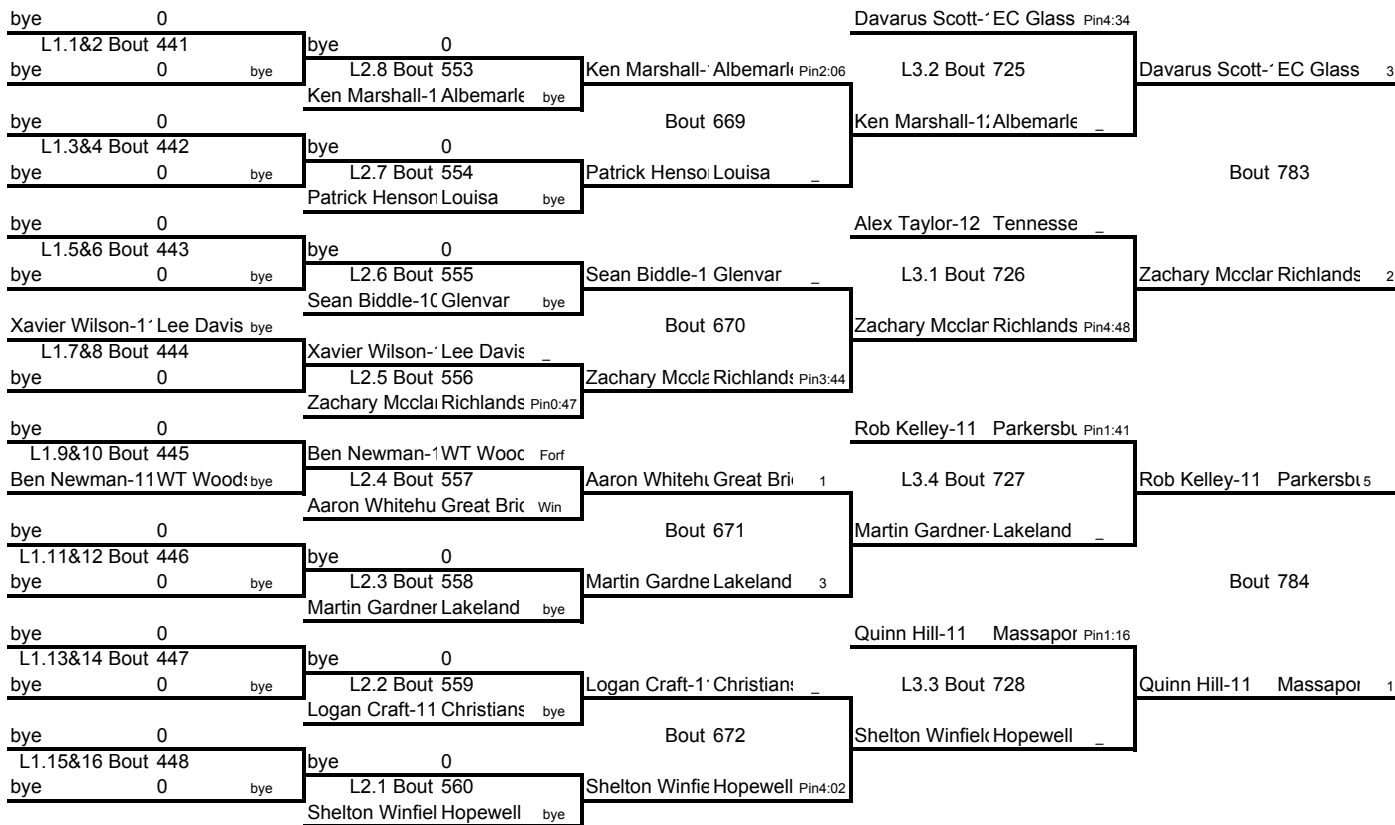

Weight Class 171 lbs

Weight Class 189 lbs

189

Weight Class 189 lbs

Weight Class 215 lbs

215

Weight Class 215 lbs

Weight Class 285 lbs