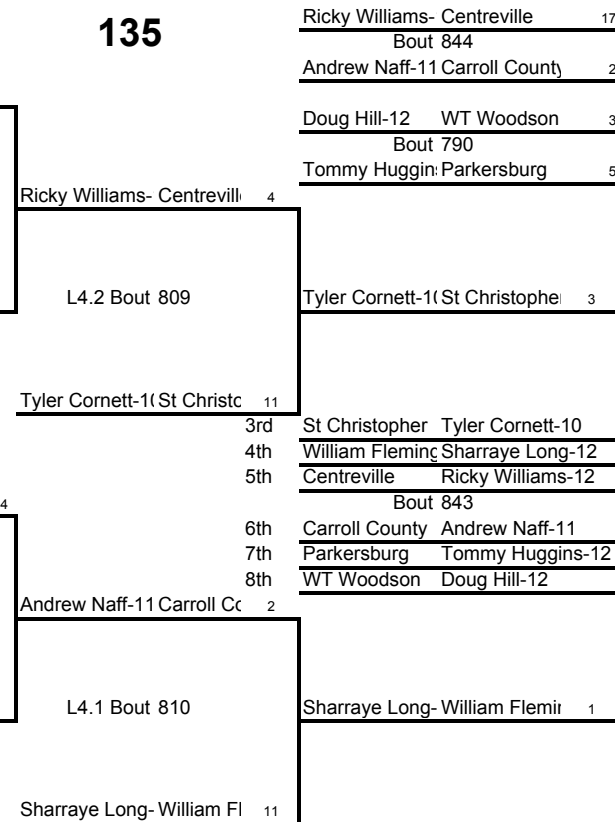

Weight Class 103 lbs

103

Aaron Haywood Richlands Pin3:54
Bout 829
Wade Wallace- Hopewell

Dane Peoples-(Christiansburg) 17
Bout 785
Jeremy Taylor-(Tennessee) Hi 1

Jason West-9 Parkersburg 2

Blacksburg Daniel Stinespri-9
Parkersburg Jason West-9
Richlands Aaron Haywood-10
Bout 828

Weight Class 125 lbs

125

Weight Class 130 lbs

Weight Class 130 lbs

Weight Class 135 lbs

Weight Class 135 lbs

Weight Class 140 lbs

140