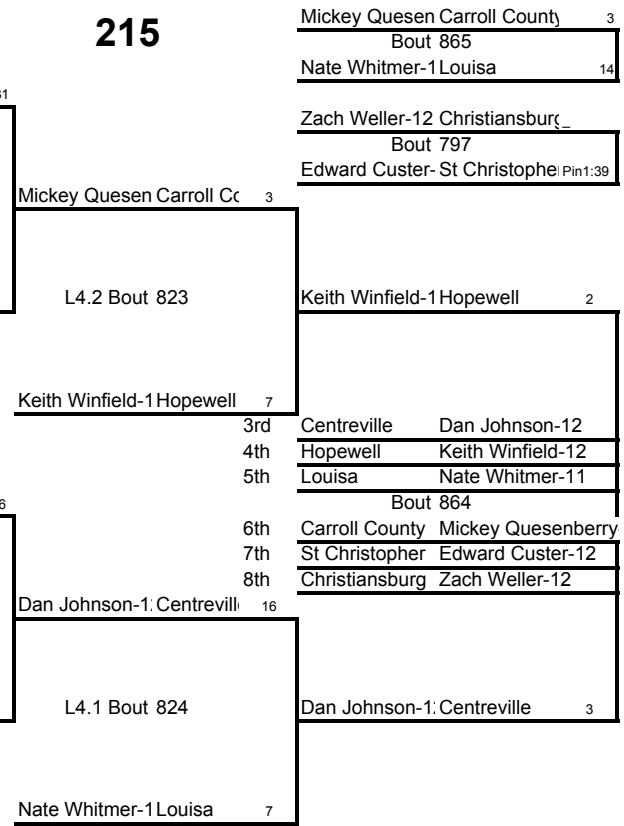

Weight Class 160 lbs

Weight Class 189 lbs

189

Weight Class 189 lbs

Weight Class 215 lbs

215

Weight Class 215 lbs

Weight Class 285 lbs