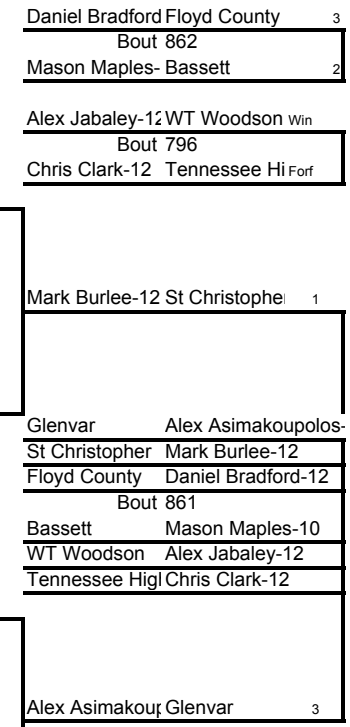

Weight Class 171 lbs

Weight Class 189 lbs

189

Weight Class 189 lbs

Weight Class 215 lbs

215

Weight Class 215 lbs

Weight Class 285 lbs